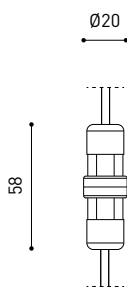

OTHER DATA

Sealing	IP67
Impact resistance	IK08
Recess measurements	Ø92 mm
Outdoor Use	Yes
Maximum surface temperature	68°
Supported load	7000
Weight	0,95 g
Packaged weight	1,055 g
Packaging dimensions	155 x 137 x 124 mm
Units per package	1
Materials	Stainless Steel (AISI 304) / Aluminium / Glass-Transparent

POLAR DIAGRAM

CONICAL DIAGRAM

			P	D (A x B x C)
48V Power Supply	ON/OFF	0434-01-62	150W	350 x 30 x 18mm
220 V~ 240				TO BE INSTALLED ON REMOTE

			P	D (A x B x C)
Remote Constant Voltage Dimmer		0433-01-32	DALI/PUSH	181 x 42 x 20mm
24V		0434-01-64	WIFI	105 x 44 x 23mm
				TO BE INSTALLED ON REMOTE

DROP VOLTAGE TABLE

POWER (W)	CABLE SECTION (mm ²)	CABLE LENGTH (m)		
		<25	<50	<75
150	0,75	✓	✗	✗
	1,0	✓	✓	✗
	1,5	✓	✓	✓

IP67 CONNECTOR

ARKOSLIGHT®

OPTIONAL ACCESSORY

	PRODUCT
Model	Connector IP67
Reference	0434-01- 66 N
Category	Accessories

For cable Ø4,5 - 6,5mm | section ≤ 1,5mm²

	PRODUCT
Model	Connector IP67 T-Shape
Reference	0434-01- 75 N
Category	Accessories

For cable Ø3,5 - 5,5mm | section ≤ 1,5mm²

Fuente de luz (LED) reemplazable por un profesional autorizado