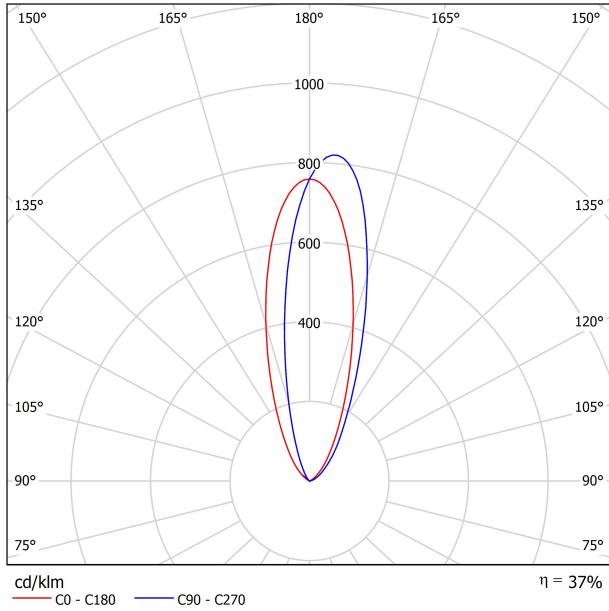

POLAR DIAGRAM