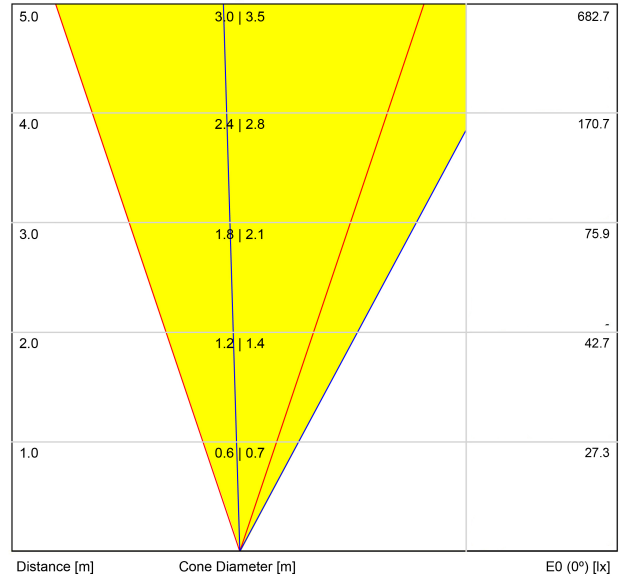

CONICAL DIAGRAM