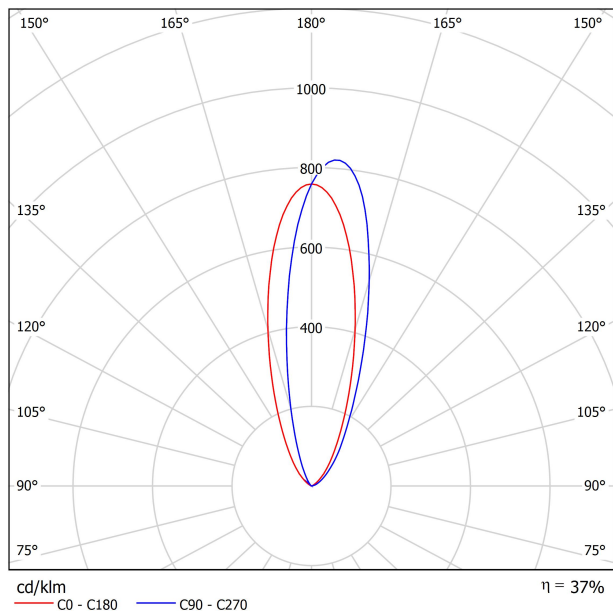

DIAGRAMME POLAIRE

DIAGRAMME CONIQUE

			P	D (A x B x C)
48V Power Supply	ON/OFF	0434-01-62	150W	350 x 30 x 18mm
220 V~ 240				TO BE INSTALLED ON REMOTE

			P	D (A x B x C)
Remote Constant Voltage Dimmer		0433-01-32	DALI/PUSH	181 x 42 x 20mm
24V		0434-01-64	WIFI	105 x 44 x 23mm
				TO BE INSTALLED ON REMOTE