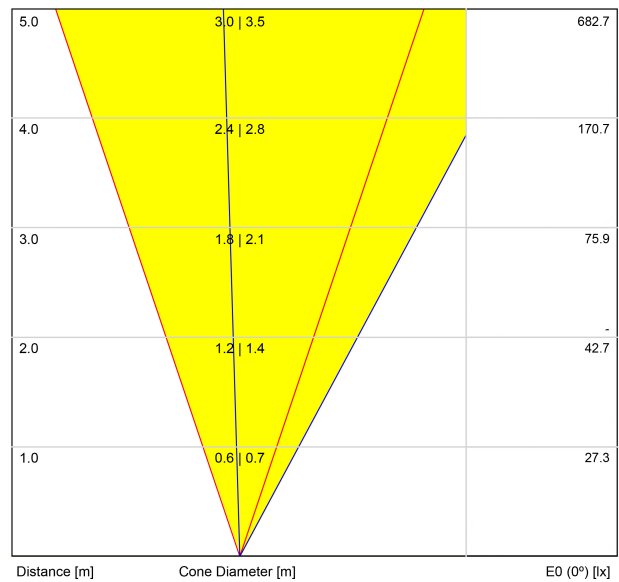

DIAGRAMME POLAIRE

DIAGRAMME CONIQUE

			P	D (A x B x C)
48V Power Supply	ON/OFF	0434-01-62	150W	350 x 30 x 18mm
220 V~ 240				TO BE INSTALLED ON REMOTE

			P	D (A x B x C)
Remote Constant Voltage Dimmer		0433-01-32	DALI/PUSH	181 x 42 x 20mm
24V		0434-01-64	WIFI	105 x 44 x 23mm
				TO BE INSTALLED ON REMOTE