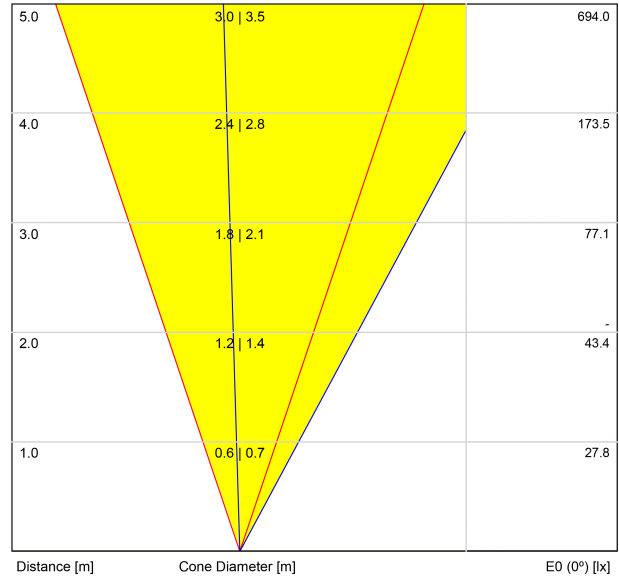

CONICAL DIAGRAM