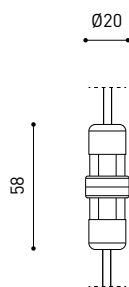

Lighting efficiency	37%
---------------------	-----

Power values of the system	7,59 W
Dimming	DALI - Push / WIFI
Electrical insulation class	II

Sealing	IP67
Impact resistance	IK08
Recess measurements	Ø92 mm
Outdoor Use	Yes
Maximum surface temperature	68°
Supported load	7000
Weight	0,95 g
Packaged weight	1,055 g
Packaging dimensions	155 x 137 x 124 mm
Units per package	1
Materials	Stainless Steel (AISI 304) / Aluminium / Glass-Transparent

POLAR DIAGRAM

CONICAL DIAGRAM

			P	D (A x B x C)
48V Power Supply	ON/OFF	0434-01-62	150W	350 x 30 x 18mm
220 V~ 240				TO BE INSTALLED ON REMOTE

			P	D (A x B x C)
Remote Constant Voltage Dimmer		0433-01-32	DALI/PUSH	181 x 42 x 20mm
24V		0434-01-64	WIFI	105 x 44 x 23mm
				TO BE INSTALLED ON REMOTE

DROP VOLTAGE TABLE

POWER (W)	CABLE SECTION (mm ²)	CABLE LENGTH (m)		
		<25	<50	<75
150	0,75	✓	✗	✗
	1,0	✓	✓	✗
	1,5	✓	✓	✓

IP67 CONNECTOR

ARKOSLIGHT®

OPTIONAL ACCESSORY

	PRODUCT
Model	Connector IP67
Reference	0434-01- 66 N
Category	Accessories

For cable Ø4,5 - 6,5mm | section ≤ 1,5mm²

	PRODUCT
Model	Connector IP67 T-Shape
Reference	0434-01- 75 N
Category	Accessories

For cable Ø3,5 - 5,5mm | section ≤ 1,5mm²

Fuente de luz (LED) reemplazable por un profesional autorizado