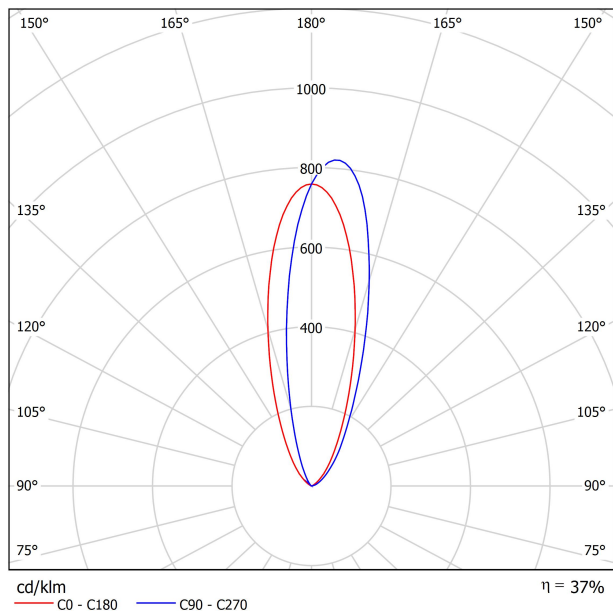

POLAR DIAGRAM