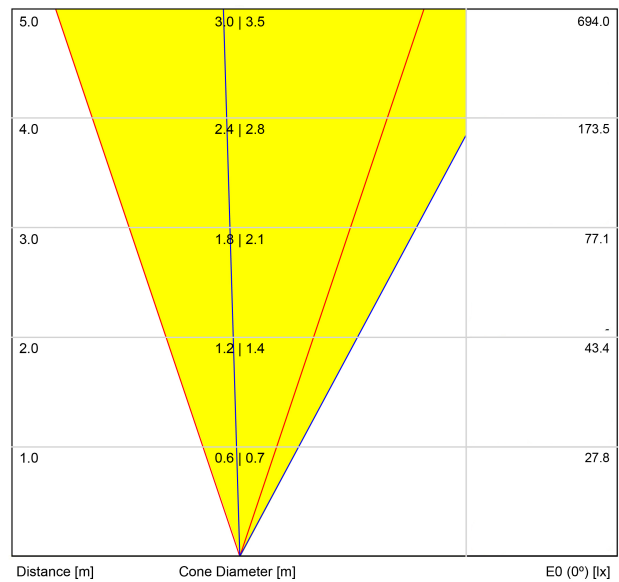

CONICAL DIAGRAM