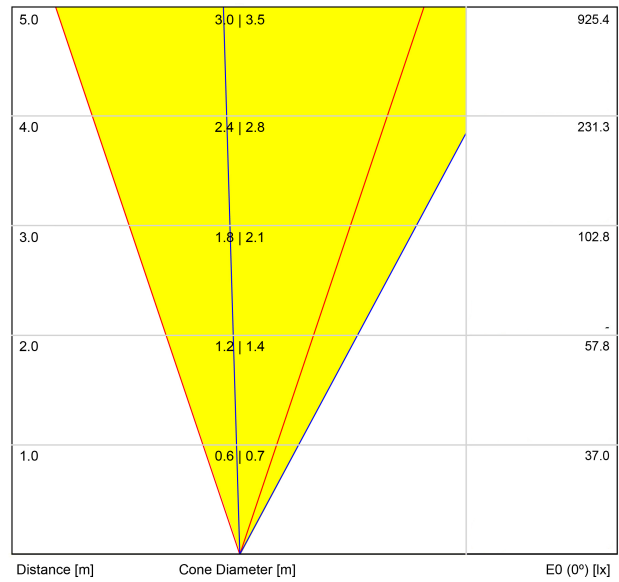

CONICAL DIAGRAM