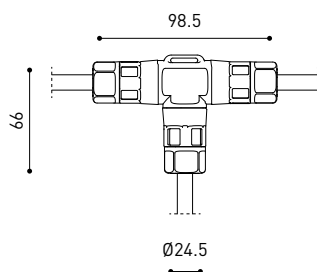

OTHER DATA

Sealing	IP67
Impact resistance	IK08
Recess measurements	Ø92 mm
Outdoor Use	Yes
Maximum surface temperature	68°
Supported load	7000
Weight	0,95 g
Packaged weight	1,055 g
Packaging dimensions	155 x 137 x 124 mm
Units per package	1
Materials	Stainless Steel (AISI 304) / Aluminium / Glass-Transparent

POLAR DIAGRAM

CONICAL DIAGRAM

			P	D (A x B x C)
48V Power Supply	ON/OFF	0434-01-62	150W	350 x 30 x 18mm
220 V~ 240				TO BE INSTALLED ON REMOTE

			P	D (A x B x C)
Remote Constant Voltage Dimmer		0433-01-32	DALI/PUSH	181 x 42 x 20mm
24V		0434-01-64	WIFI	105 x 44 x 23mm
				TO BE INSTALLED ON REMOTE

DROP VOLTAGE TABLE

POWER (W)	CABLE SECTION (mm ²)	CABLE LENGTH (m)		
		<25	<50	<75
150	0,75	✓	✗	✗
	1,0	✓	✓	✗
	1,5	✓	✓	✓

IP67 CONNECTOR

ARKOSLIGHT®

OPTIONAL ACCESSORY

	PRODUCT
Model	Connector IP67
Reference	0434-01- 66 N
Category	Accessories

For cable Ø4,5 - 6,5mm | section ≤ 1,5mm²

	PRODUCT
Model	Connector IP67 T-Shape
Reference	0434-01- 75 N
Category	Accessories

For cable Ø3,5 - 5,5mm | section ≤ 1,5mm²

Fuente de luz (LED) reemplazable por un profesional autorizado
 Replaceable (LED only) light source by an authorized professional.
 Source lumineuse (LED) remplaçable par un professionnel agréé
 Sorgente luminosa (LED) sostituibile da parte di un professionista autorizzato
 Austauschbare (LED) Lichtquelle durch einen autorisierten Fachmann