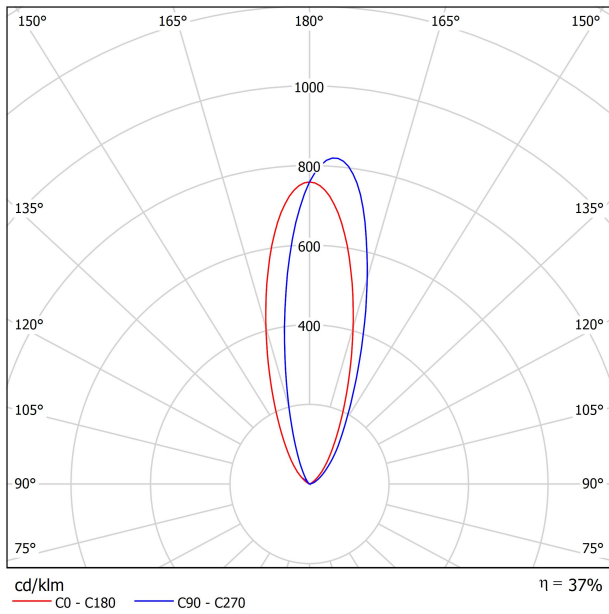

POLAR DIAGRAM