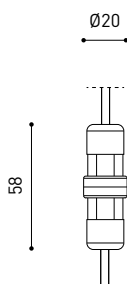

OTHER DATA

Sealing	IP67
Impact resistance	IK08
Recess measurements	Ø92 mm
Outdoor Use	Yes
Maximum surface temperature	68°
Supported load	7000
Weight	0,95 g
Packaged weight	1,055 g
Packaging dimensions	155 x 137 x 124 mm
Units per package	1
Materials	Stainless Steel (AISI 304) / Aluminium / Glass-Transparent

POLAR DIAGRAM

CONICAL DIAGRAM

			P	D (A x B x C)
48V Power Supply	ON/OFF	0434-01-62	150W	350 x 30 x 18mm
220 V~ 240				TO BE INSTALLED ON REMOTE

			P	D (A x B x C)
Remote Constant Voltage Dimmer		0433-01-32	DALI/PUSH	181 x 42 x 20mm
24V		0434-01-64	WIFI	105 x 44 x 23mm
				TO BE INSTALLED ON REMOTE

DROP VOLTAGE TABLE

POWER (W)	CABLE SECTION (mm ²)	CABLE LENGTH (m)		
		<25	<50	<75
150	0,75	✓	✗	✗
	1,0	✓	✓	✗
	1,5	✓	✓	✓

IP67 CONNECTOR

ARKOSLIGHT®

OPTIONAL ACCESSORY

	PRODUCT
Model	Connector IP67
Reference	0434-01- 66 N
Category	Accessories

For cable Ø4,5 - 6,5mm | section ≤ 1,5mm²

	PRODUCT
Model	Connector IP67 T-Shape
Reference	0434-01- 75 N
Category	Accessories

For cable Ø3,5 - 5,5mm | section ≤ 1,5mm²

Fuente de luz (LED) reemplazable por un profesional autorizado
 Replaceable (LED only) light source by an authorized professional.
 Source lumineuse (LED) remplaçable par un professionnel agréé
 Sorgente luminosa (LED) sostituibile da parte di un professionista autorizzato
 Austauschbare (LED) Lichtquelle durch einen autorisierten Fachmann