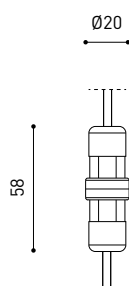

Lighting efficiency	37%
---------------------	-----

Power values of the system	11,58 W
Dimming	DALI - Push / WIFI
Electrical insulation class	III

Sealing	IP67
Impact resistance	IK08
Recess measurements	Ø92 mm
Outdoor Use	Yes
Maximum surface temperature	68°
Supported load	7000
Weight	0,95 g
Packaged weight	1,055 g
Packaging dimensions	155 x 137 x 124 mm
Units per package	1
Materials	Stainless Steel (AISI 304) / Aluminium / Glass-Transparent

POLAR DIAGRAM

CONICAL DIAGRAM

			P	D (A x B x C)
48V Power Supply	ON/OFF	0434-01-62	150W	350 x 30 x 18mm
				TO BE INSTALLED ON REMOTE
220 V~ 240				

			P	D (A x B x C)
Remote Constant Voltage Dimmer		0433-01-32	DALI/PUSH	181 x 42 x 20mm
		0434-01-64	WIFI	105 x 44 x 23mm
				TO BE INSTALLED ON REMOTE
24V				

DROP VOLTAGE TABLE

POWER (W)	CABLE SECTION (mm ²)	CABLE LENGTH (m)		
		<25	<50	<75
150	0,75	✓	✗	✗
	1,0	✓	✓	✗
	1,5	✓	✓	✓

IP67 CONNECTOR

ARKOSLIGHT®

OPTIONAL ACCESSORY

	PRODUCT
Model	Connector IP67
Reference	0434-01- 66 N
Category	Accessories

For cable Ø4,5 - 6,5mm | section ≤ 1,5mm²

	PRODUCT
Model	Connector IP67 T-Shape
Reference	0434-01- 75 N
Category	Accessories

For cable Ø3,5 - 5,5mm | section ≤ 1,5mm²

Fuente de luz (LED) reemplazable por un profesional autorizado