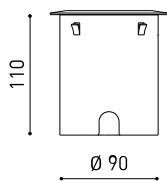

DIMENSIONS

ACCESSORIES

Name	DARK M 48V WALL WASHER 3 2700K N
Reference	A5250310N
Color	Black
RAL	9005
Category	OUTDOOR

Type	LED
Gross luminous flux	1220 lm
Colour temperature	2700 K
Chromatic stability	MacAdam Step 2
Colour Rendering Index	CRI > 90
Power	10,5 W
Efficacy	116 lm/W
LED lifespan	L90B10 > 55.000h

Lighting efficiency	37%

Power values of the system	11,58 W
Dimming	DALI - Push / WIFI
Electrical insulation class	III

Sealing	IP67
Impact resistance	IK08
Recess measurements	Ø92 mm
Outdoor Use	Yes
Maximum surface temperature	68°
Supported load	7000
Weight	0,95 g
Packaged weight	1,055 g
Packaging dimensions	155 x 137 x 124 mm
Units per package	1
Materials	Stainless Steel (AISI 304) / Aluminium / Glass-Transparent

Dark is a floor-recessed LED luminaire used together with elements that we wish to illuminate upwards, to be able to highlight their architectonic presence (structures, walls, trees, gardens, cornices, etc.). *** NOTE: Recessed box included