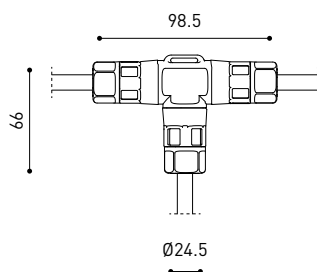

Lighting efficiency	37%
---------------------	-----

Power values of the system	11,58 W
Dimming	DALI - Push / WIFI
Electrical insulation class	III

Sealing	IP67
Impact resistance	IK08
Recess measurements	Ø92 mm
Outdoor Use	Yes
Maximum surface temperature	68°
Supported load	7000
Weight	0,95 g
Packaged weight	1,055 g
Packaging dimensions	155 x 137 x 124 mm
Units per package	1
Materials	Stainless Steel (AISI 304) / Aluminium / Glass-Transparent

POLAR DIAGRAM

CONICAL DIAGRAM

			P	D (A x B x C)
48V Power Supply	ON/OFF	0434-01-62	150W	350 x 30 x 18mm
				TO BE INSTALLED ON REMOTE
220 V~ 240				

			P	D (A x B x C)
Remote Constant Voltage Dimmer		0433-01-32	DALI/PUSH	181 x 42 x 20mm
		0434-01-64	WIFI	105 x 44 x 23mm
				TO BE INSTALLED ON REMOTE
24V				

DROP VOLTAGE TABLE

POWER (W)	CABLE SECTION (mm ²)	CABLE LENGTH (m)		
		<25	<50	<75
150	0,75	✓	✗	✗
	1,0	✓	✓	✗
	1,5	✓	✓	✓

IP67 CONNECTOR

ARKOSLIGHT®

OPTIONAL ACCESSORY

	PRODUCT
Model	Connector IP67
Reference	0434-01- 66 N
Category	Accessories

For cable Ø4,5 - 6,5mm | section ≤ 1,5mm²

	PRODUCT
Model	Connector IP67 T-Shape
Reference	0434-01- 75 N
Category	Accessories

For cable Ø3,5 - 5,5mm | section ≤ 1,5mm²

Fuente de luz (LED) reemplazable por un profesional autorizado