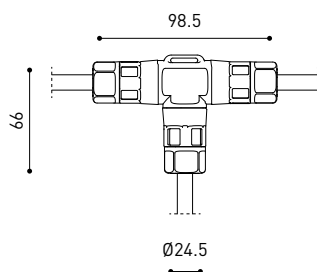

OTHER DATA

Sealing	IP67
Impact resistance	IK08
Recess measurements	Ø92 mm
Outdoor Use	Yes
Maximum surface temperature	68°
Supported load	7000
Weight	0,95 g
Packaged weight	1,055 g
Packaging dimensions	155 x 137 x 124 mm
Units per package	1
Materials	Stainless Steel (AISI 304) / Aluminium / Glass-Transparent

POLAR DIAGRAM

CONICAL DIAGRAM

			P	D (A x B x C)
48V Power Supply	ON/OFF	0434-01-62	150W	350 x 30 x 18mm
				TO BE INSTALLED ON REMOTE
220 V~ 240				

			P	D (A x B x C)
Remote Constant Voltage Dimmer		0433-01-32	DALI/PUSH	181 x 42 x 20mm
		0434-01-64	WIFI	105 x 44 x 23mm
				TO BE INSTALLED ON REMOTE
24V				

DROP VOLTAGE TABLE

POWER (W)	CABLE SECTION (mm ²)	CABLE LENGTH (m)		
		<25	<50	<75
150	0,75	✓	✗	✗
	1,0	✓	✓	✗
	1,5	✓	✓	✓

IP67 CONNECTOR

ARKOSLIGHT®

OPTIONAL ACCESSORY

	PRODUCT
Model	Connector IP67
Reference	0434-01- 66 N
Category	Accessories

For cable Ø4,5 - 6,5mm | section ≤ 1,5mm²

	PRODUCT
Model	Connector IP67 T-Shape
Reference	0434-01- 75 N
Category	Accessories

For cable Ø3,5 - 5,5mm | section ≤ 1,5mm²

Fuente de luz (LED) reemplazable por un profesional autorizado