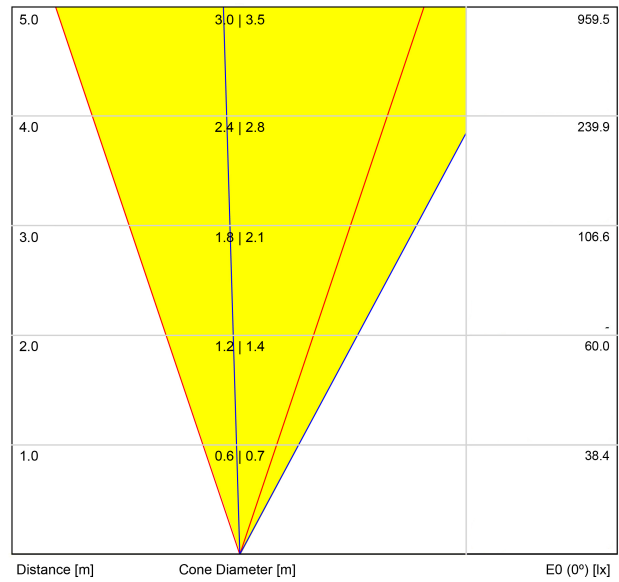

CONICAL DIAGRAM