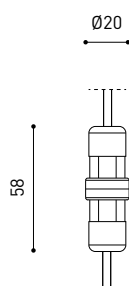

OTHER DATA

Sealing	IP67
Impact resistance	IK08
Recess measurements	Ø92 mm
Outdoor Use	Yes
Maximum surface temperature	68°
Supported load	7000
Weight	0,95 g
Packaged weight	1,055 g
Packaging dimensions	155 x 137 x 124 mm
Units per package	1
Materials	Stainless Steel (AISI 304) / Aluminium / Glass-Transparent

POLAR DIAGRAM

CONICAL DIAGRAM

			P	D (A x B x C)
48V Power Supply	ON/OFF	0434-01-62	150W	350 x 30 x 18mm
				TO BE INSTALLED ON REMOTE
220 V~ 240				

			P	D (A x B x C)
Remote Constant Voltage Dimmer		0433-01-32	DALI/PUSH	181 x 42 x 20mm
		0434-01-64	WIFI	105 x 44 x 23mm
				TO BE INSTALLED ON REMOTE
24V				

DROP VOLTAGE TABLE

POWER (W)	CABLE SECTION (mm ²)	CABLE LENGTH (m)		
		<25	<50	<75
150	0,75	✓	✗	✗
	1,0	✓	✓	✗
	1,5	✓	✓	✓

IP67 CONNECTOR

ARKOSLIGHT®

OPTIONAL ACCESSORY

	PRODUCT
Model	Connector IP67
Reference	0434-01- 66 N
Category	Accessories

For cable Ø4,5 - 6,5mm | section ≤ 1,5mm²

	PRODUCT
Model	Connector IP67 T-Shape
Reference	0434-01- 75 N
Category	Accessories

For cable Ø3,5 - 5,5mm | section ≤ 1,5mm²

Fuente de luz (LED) reemplazable por un profesional autorizado