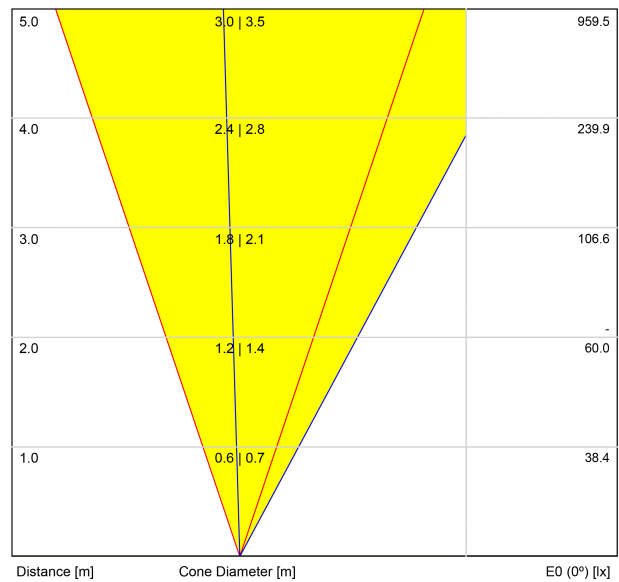

CONICAL DIAGRAM