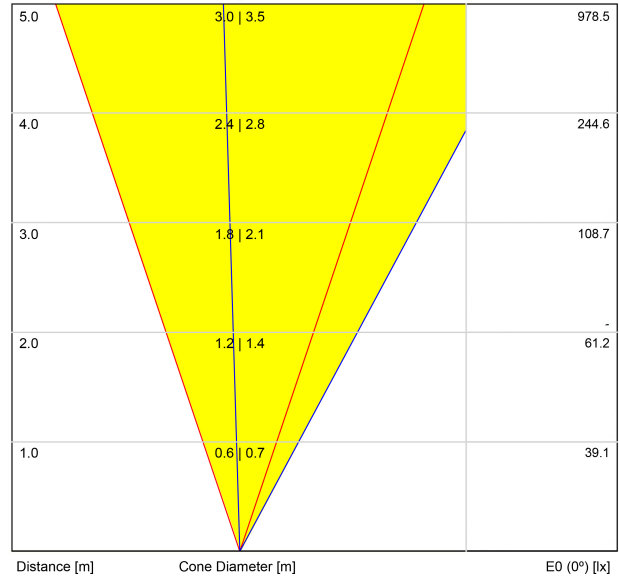

CONICAL DIAGRAM