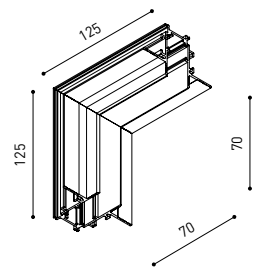

TRACK 48V TRIMLESS Corner 90° Two Planes

*Electrical connection not included