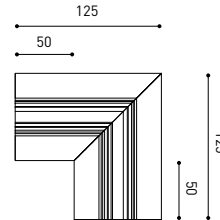

TRACK 48V TRIMLESS Corner 90° One Plane

*Electrical connection not included