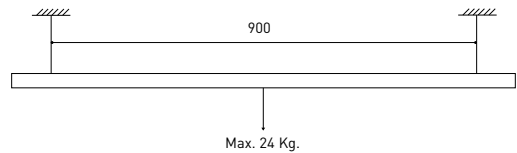

TRACK 48V TRIMLESS

TRACK 48V TRIMLESS 1m	A338-01-00- | N | WT |
TRACK 48V TRIMLESS 2m	A338-02-00- | N | WT |
TRACK 48V TRIMLESS 3m	A338-03-00- | N | WT |
TRACK 48V TRIMLESS Corner 90° One Plane	A338-06-00- | N | WT |
TRACK 48V TRIMLESS Corner 90° Two Planes	A338-07-00- | N | WT |

PLASTERBOARD CEILING, MANDATORY THICKNESS 12,5mm.
RECOMMENDED FOR INSTALLATIONS WHERE THE PROFILE CAN BE
INSTALLED BEFORE THE FALSE PLASTERBOARD CEILING.

TRIMLESS INSTALLATION GUIDE
<https://youtu.be/tgGsQdaYe-w>

TRACK 48V SURFACE

TRACK 48V SURFACE 1m	A338-11-00- | NT | WT |
TRACK 48V SURFACE 2m	A338-12-00- | NT | WT |
TRACK 48V SURFACE 3m	A338-13-00- | NT | WT |
TRACK 48V SURFACE Corner 90° One Plane	A338-14-00- | NT | WT |
TRACK 48V SURFACE T-Joint	A338-15-00- | NT |
TRACK 48V SURFACE X-Joint	A338-16-00- | NT |

TRACK 48V SURFACE SHORT

TRACK 48V SURFACE SHORT 1m	A338-21-00- | NT | WT |
TRACK 48V SURFACE SHORT 2m	A338-22-00- | NT | WT |
TRACK 48V SURFACE SHORT 3m	A338-23-00- | NT | WT |
TRACK 48V SURFACE SHORT Corner 90° One Plane	A338-24-00- | NT | WT |
TRACK 48V SURFACE SHORT T-Joint	A338-25-00- | NT |
TRACK 48V SURFACE SHORT X-Joint	A338-26-00- | NT |

COLOUR | N ■ RAL 9005 | NT ■ RAL 9005 | WT □ RAL 9016 |

TRACK 48V TRIMLESS Corner 90° One Plane

*Electrical connection not included

TRACK 48V TRIMLESS Corner 90° Two Planes

*Electrical connection not included

TRACK 48V SURFACE Corner 90° One Plane

T-Joint

X-Joint

Electrical connection not included | Straight joiner included

TRACK 48V SURFACE SHORT Corner 90° One Plane

T-Joint

X-Joint

Electrical connection not included | Straight joiner included