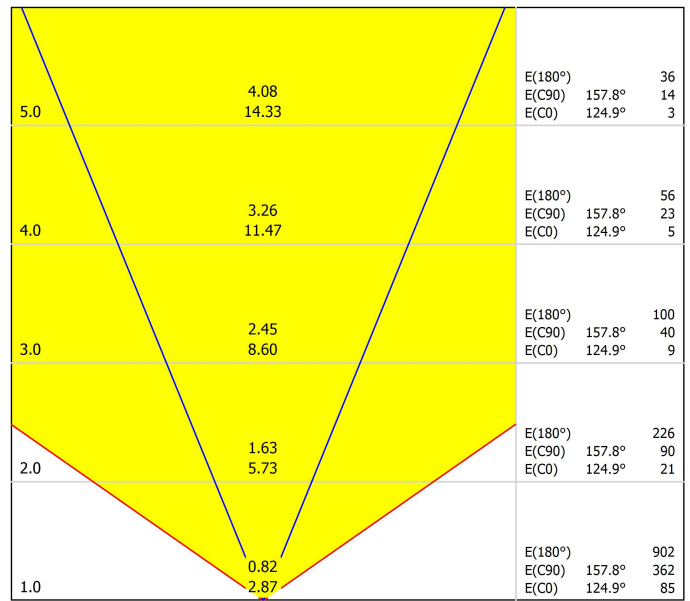

Conical diagram

Distance [m]	Cone Diameter [m]	Illuminance [lx]
5.0	4.08	E(180°) 36 E(C90) 157.8° 14 E(C0) 124.9° 3
4.0	3.26	E(180°) 56 E(C90) 157.8° 23 E(C0) 124.9° 5
3.0	2.45	E(180°) 100 E(C90) 157.8° 40 E(C0) 124.9° 9
2.0	1.63	E(180°) 226 E(C90) 157.8° 90 E(C0) 124.9° 21
1.0	0.82	E(180°) 902 E(C90) 157.8° 362 E(C0) 124.9° 85

— C0 - C180 (Half-value Angle: 110.2°)

— C90 - C270 (Half-value Angle: 44.4°)