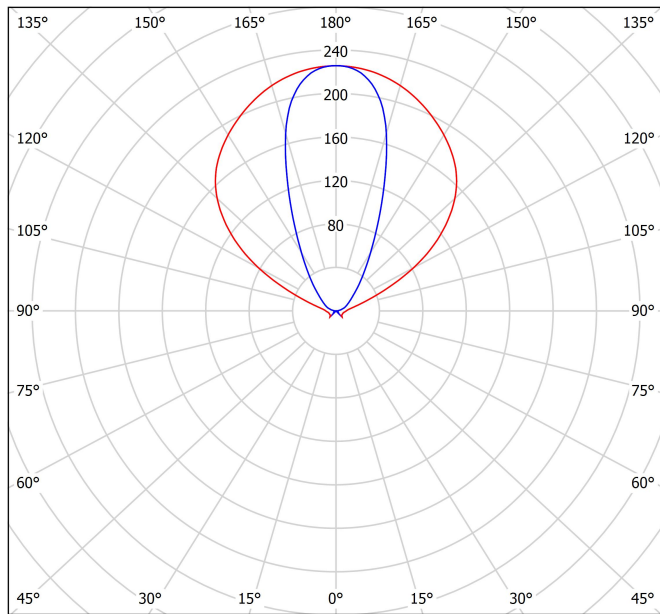

Polar diagram

cd/klm
— C0 - C180 — C90 - C270

$\eta = 38\%$