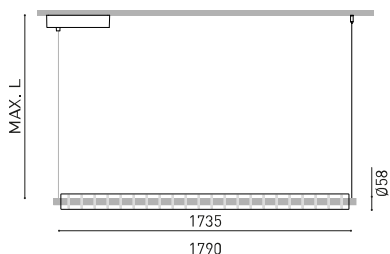

Dimensions

Awards

reddot winner 2023
lighting design

archiproducts
AWARDS
WINNER

light
MIDDLE EAST
AWARDS
2 0 2 5

PRODUCT

Name	LOOP 1800 INDIRECT BASE 5M 2700K WT
Reference	A5282210WT
Colour	Textured white - Other colours, please consult
Base Finishing	Textured white
RAL	9016
Category	SUSPENSION

LIGHT SOURCE

Type	LED
Gross luminous flux	4000 lm
Colour temperature	2700 K
Chromatic stability	MacAdam Step 3
Colour Rendering Index	CRI>95
Power	34,1 W
Current	1050 mA
Efficacy	117 lm/W
LED lifespan	L90B10 > 50.000h
Energy efficiency class	F

OTHER DATA

Sealing	IP20
Wireless control	Please Consult
Cord length	Max. 5 m
Fast adjustment tensioner	No
Weight	3970 g
Packaged weight	6100 g
Packaging dimensions	Ø127 x 2130 mm
Units per package	1
Materials	Optical glass / Optical Polymethyl Methacrylate