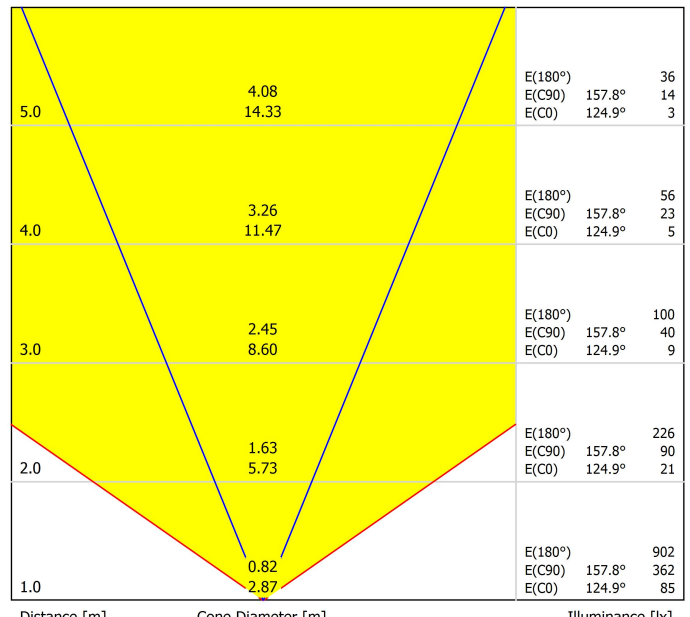

LIGHT SOURCE

Type	LED
Gross luminous flux	4000 lm
Colour temperature	2700 K
Chromatic stability	MacAdam Step 3
Colour Rendering Index	CRI>95
Power	34,1 W
Current	1050 mA
Efficacy	117 lm/W
LED lifespan	L90B10 > 50.000h
Energy efficiency class	F

OTHER DATA

Sealing	IP20
Wireless control	Please Consult
Recess measurements	Ø20 mm
Cord length	Max. 2 m
Fast adjustment tensioner	No
Weight	3720 g
Packaged weight	5850 g
Packaging dimensions	Ø127 x 2130 mm
Units per package	1
Materials	Optical glass / Optical Polymethyl Methacrylate

Polar diagram

cd/klm
 — C0 - C180 — C90 - C270

$\eta = 38\%$

Conical diagram

Distance [m] Cone Diameter [m] Illuminance [lx]
 — C0 - C180 (Half-value Angle: 110.2°)
 — C90 - C270 (Half-value Angle: 44.4°)