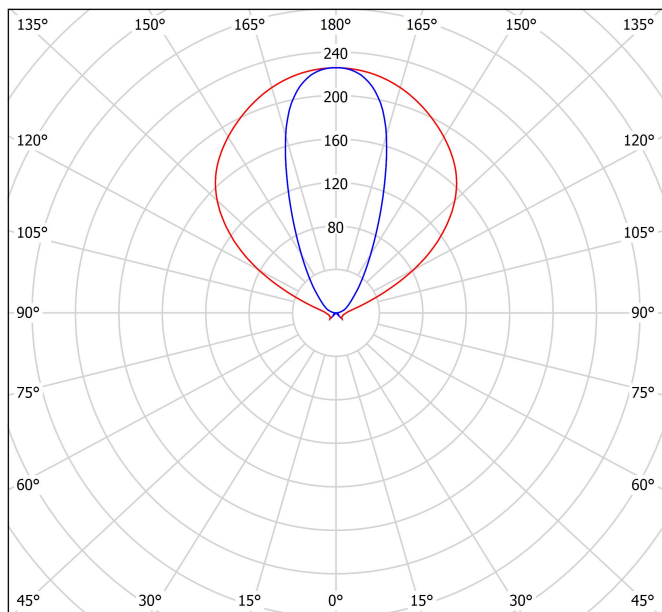

LIGHT SOURCE

Type	LED
Gross luminous flux	4250 lm
Colour temperature	3000 K
Chromatic stability	MacAdam Step 3
Colour Rendering Index	CRI>95
Power	34,1 W
Current	1050 mA
Efficacy	125 lm/W
LED lifespan	L90B10 > 50.000h
Energy efficiency class	E

LIGHTING FIXTURE | PHOTOMETRIC DATA

Lighting efficiency	38%
Light beam angle	110°

LIGHTING FIXTURE | ELECTRICAL DATA

Driver	Included - Remote
Power values of the system	38,84 W
Frequency	50/60 Hz
Dimming	DALI - Other DIM, please consult
Electrical insulation class	□

OTHER DATA

Sealing	IP20
Wireless control	Please Consult
Recess measurements	Ø20 mm
Cord length	Max. 2 m
Fast adjustment tensioner	No
Weight	3720 g
Packaged weight	5850 g
Packaging dimensions	Ø127 x 2130 mm
Units per package	1
Materials	Optical glass / Optical Polymethyl Methacrylate

Polar diagram

cd/klm
 — C0 - C180 — C90 - C270

η = 38%

Conical diagram

Distance [m] Cone Diameter [m] Illuminance [lx]
 — C0 - C180 (Half-value Angle: 110.2°)
 — C90 - C270 (Half-value Angle: 44.4°)

INSTALLATION GUIDE