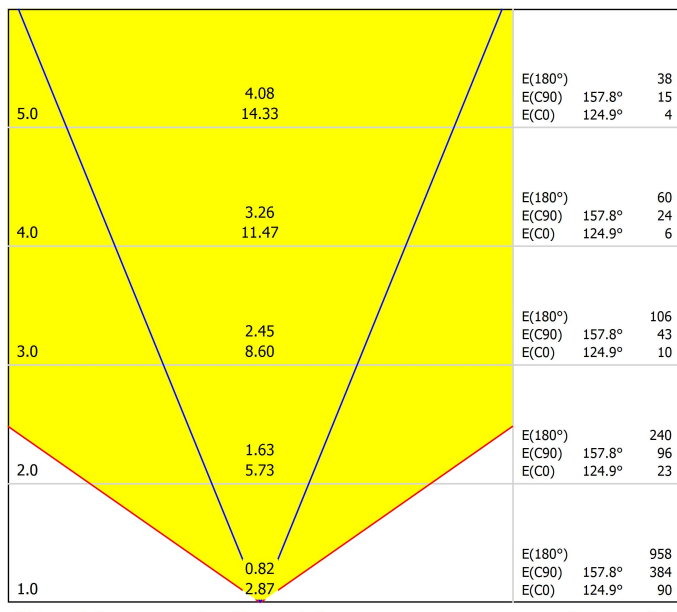

LIGHT SOURCE

Type	LED
Gross luminous flux	4250 lm
Colour temperature	3000 K
Chromatic stability	MacAdam Step 3
Colour Rendering Index	CRI>95
Power	34,1 W
Current	1050 mA
Efficacy	125 lm/W
LED lifespan	L90B10 > 50.000h
Energy efficiency class	E

OTHER DATA

Sealing	IP20
Wireless control	Please Consult
Recess measurements	Ø20 mm
Cord length	Max. 2 m
Fast adjustment tensioner	No
Weight	3720 g
Packaged weight	5850 g
Packaging dimensions	Ø127 x 2130 mm
Units per package	1
Materials	Optical glass / Optical Polymethyl Methacrylate

Polar diagram

cd/klm
 — C0 - C180 — C90 - C270

η = 38%

Conical diagram

Distance [m] Cone Diameter [m] Illuminance [lx]
 — C0 - C180 (Half-value Angle: 110.2°)
 — C90 - C270 (Half-value Angle: 44.4°)

INSTALLATION GUIDE