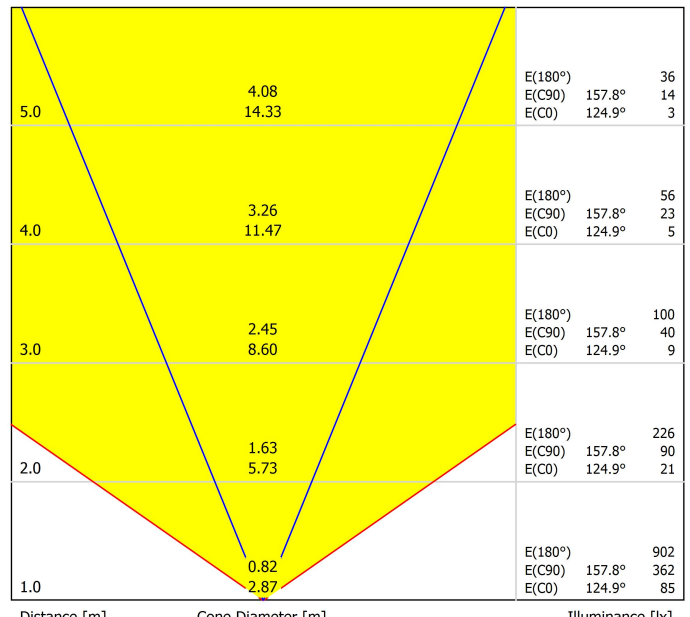

## LIGHT SOURCE

Type	LED
Gross luminous flux	4000 lm
Colour temperature	2700 K
Chromatic stability	MacAdam Step 3
Colour Rendering Index	CRI>95
Power	34,1 W
Current	1050 mA
Efficacy	117 lm/W
LED lifespan	L90B10 > 50.000h
Energy efficiency class	F

## LIGHTING FIXTURE | PHOTOMETRIC DATA

Lighting efficiency	38%
Light beam angle	110°

## OTHER DATA

Sealing	IP20
Wireless control	Please Consult
Recess measurements	Ø20 mm
Cord length	Max. 2 m
Fast adjustment tensioner	No
Weight	3720 g
Packaged weight	5850 g
Packaging dimensions	Ø127 x 2130 mm
Units per package	1
Materials	Optical glass / Optical Polymethyl Methacrylate

Polar diagram

cd/klm  
 — C0 - C180 — C90 - C270

$\eta = 38\%$

Conical diagram

Distance [m]      Cone Diameter [m]      Illuminance [lx]  
 — C0 - C180 (Half-value Angle: 110.2°)  
 — C90 - C270 (Half-value Angle: 44.4°)