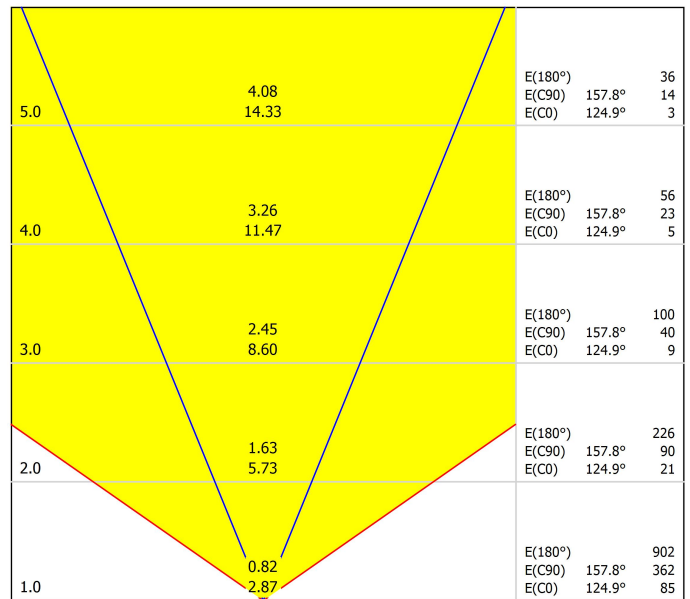

LIGHT SOURCE

| | |
|-------------------------|------------------|
| Type | LED |
| Gross luminous flux | 4000 lm |
| Colour temperature | 2700 K |
| Chromatic stability | MacAdam Step 3 |
| Colour Rendering Index | CRI>95 |
| Power | 34,1 W |
| Current | 1050 mA |
| Efficacy | 117 lm/W |
| LED lifespan | L90B10 > 50.000h |
| Energy efficiency class | F |

OTHER DATA

| | |
|---------------------------|---|
| Sealing | IP20 |
| Wireless control | Please Consult |
| Recess measurements | Ø20 mm |
| Cord length | Max. 5 m |
| Fast adjustment tensioner | No |
| Weight | 3720 g |
| Packaged weight | 5850 g |
| Packaging dimensions | Ø127 x 2130 mm |
| Units per package | 1 |
| Materials | Optical glass / Optical Polymethyl Methacrylate |

Polar diagram

cd/klm
 — C0 - C180 — C90 - C270

$\eta = 38\%$

Conical diagram

Distance [m] Cone Diameter [m] Illuminance [lx]
 — C0 - C180 (Half-value Angle: 110.2°)
 — C90 - C270 (Half-value Angle: 44.4°)