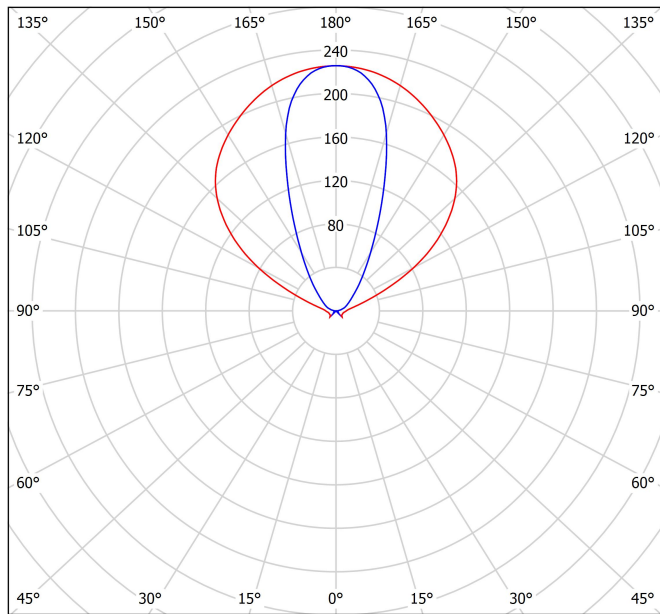

LIGHT SOURCE

| | |
|-------------------------|------------------|
| Type | LED |
| Gross luminous flux | 4000 lm |
| Colour temperature | 2700 K |
| Chromatic stability | MacAdam Step 3 |
| Colour Rendering Index | CRI>95 |
| Power | 34,1 W |
| Current | 1050 mA |
| Efficacy | 117 lm/W |
| LED lifespan | L90B10 > 50.000h |
| Energy efficiency class | F |

LIGHTING FIXTURE | PHOTOMETRIC DATA

| | |
|---------------------|------|
| Lighting efficiency | 38% |
| Light beam angle | 110° |

LIGHTING FIXTURE | ELECTRICAL DATA

| | |
|-----------------------------|------------------------------------|
| Driver | Included - Remote |
| Power values of the system | 38,10 W |
| Frequency | 50/60 Hz |
| Dimming | No Dim - Other DIM, please consult |
| Electrical insulation class | □ |

OTHER DATA

| | |
|---------------------------|---|
| Sealing | IP20 |
| Wireless control | Please Consult |
| Recess measurements | Ø20 mm |
| Cord length | Max. 5 m |
| Fast adjustment tensioner | No |
| Weight | 3720 g |
| Packaged weight | 5850 g |
| Packaging dimensions | Ø127 x 2130 mm |
| Units per package | 1 |
| Materials | Optical glass / Optical Polymethyl Methacrylate |

Polar diagram

cd/klm
 — C0 - C180 — C90 - C270

$\eta = 38\%$

Conical diagram

Distance [m] Cone Diameter [m] Illuminance [lx]
 — C0 - C180 (Half-value Angle: 110.2°)
 — C90 - C270 (Half-value Angle: 44.4°)