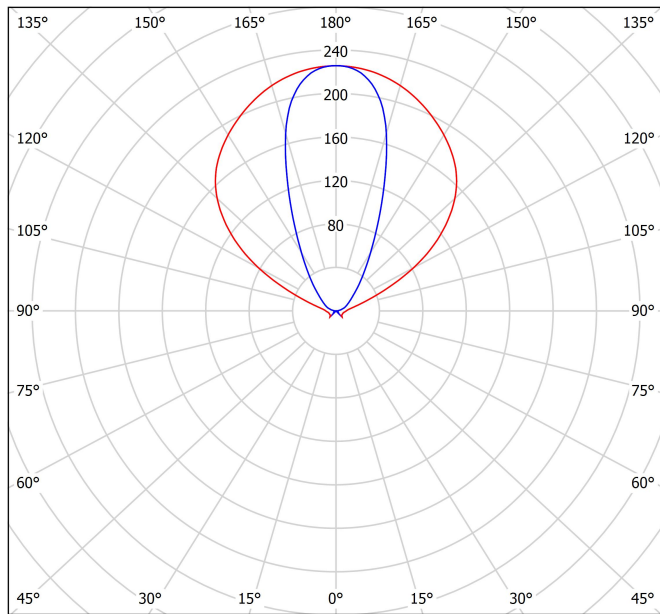

Polar diagram