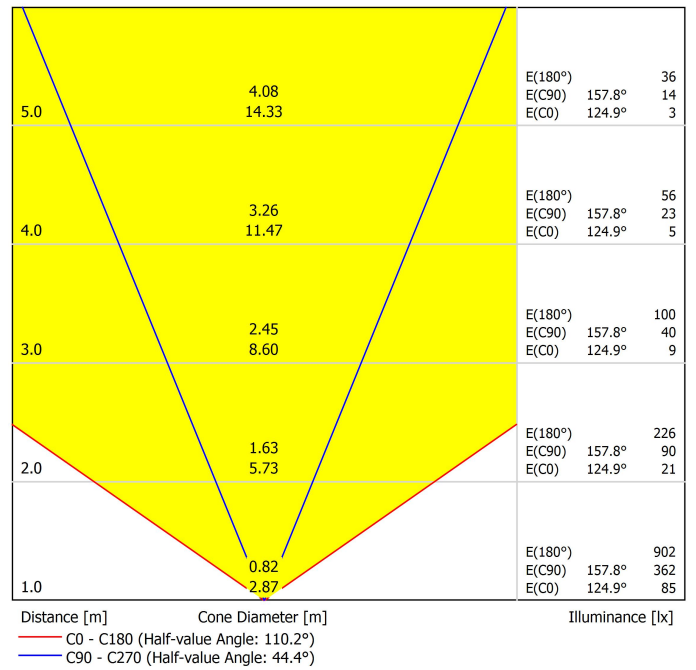

Conical diagram