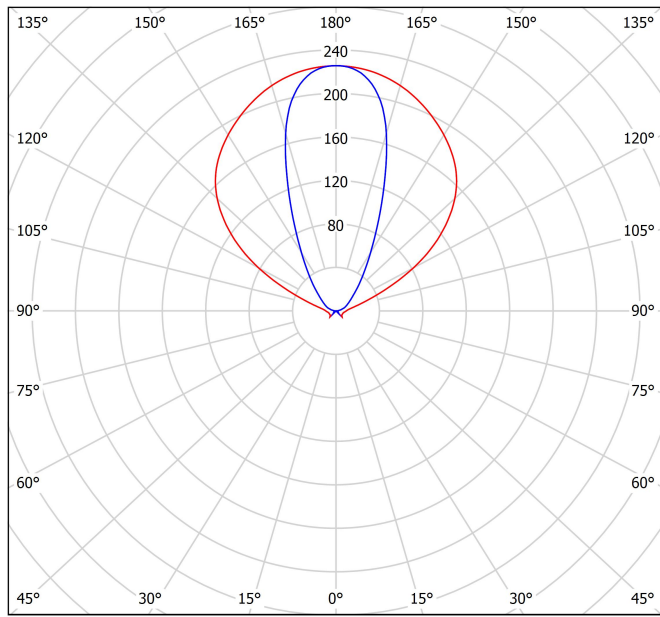

Polar diagram