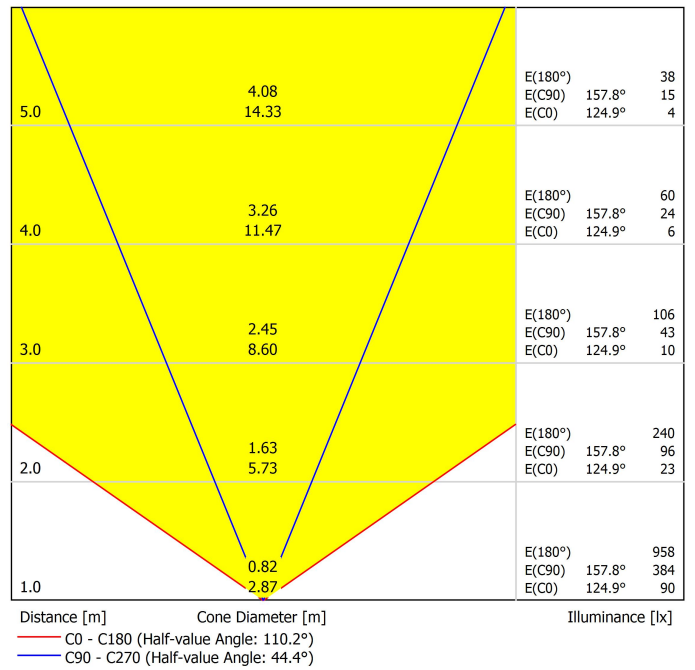

Conical diagram