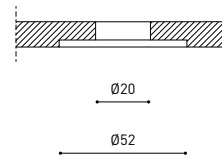

OTHER DATA

| | |
|---------------------------|---|
| Sealing | IP20 |
| Wireless control | Please Consult |
| Recess measurements | Ø20 mm |
| Cord length | Max. 5 m |
| Fast adjustment tensioner | No |
| Weight | 3720 g |
| Packaged weight | 5850 g |
| Packaging dimensions | Ø127 x 2130 mm |
| Units per package | 1 |
| Materials | Optical glass / Optical Polymethyl Methacrylate |

Polar diagram

cd/klm
 — C0 - C180 — C90 - C270

η = 38%

Conical diagram

INSTALLATION GUIDE

https://youtu.be/sa_xAgj4ji4

PRODUCT

| | |
|-----------|-----------------------------------|
| Model | Trimless Tool D20 X D52 MM |
| Reference | A478-00-01 |
| Category | Accessories |