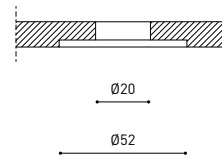

PRODUCT

Model	Trimless Tool D20 X D52 MM
Reference	A478-00-01
Category	Accessories