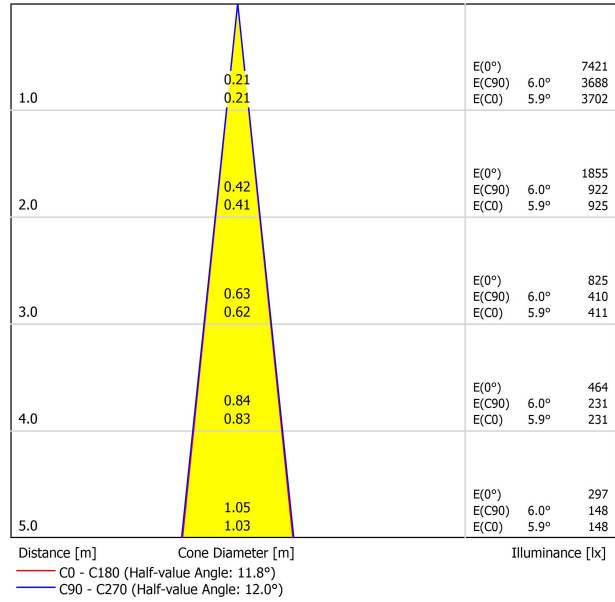

LIGHTING FIXTURE | PHOTOMETRIC DATA

Lighting efficiency	66%
Light beam angle	12°

LIGHTING FIXTURE | ELECTRICAL DATA

Driver	Included
Power values of the system	8,01 W
Frequency	50/60 Hz
Dimming	DALI - Other DIM, please consult
Electrical insulation class	□

OTHER DATA

Sealing	IP20
Wireless control	Please Consult
Recess measurements	Ø50 mm
Swivel angle	90°
Rotation angle	350°
Weight	346 g
Packaged weight	438 g
Packaging dimensions	194 x 182 x 704 mm
Units per package	1
Materials	Aluminium / Acrylonitrile Butadiene Styrene / Polycarbonate

POLAR DIAGRAM

CONICAL DIAGRAM

Vivid Model Colour Temperature	2700K	3000K	3500K	4000K	Light Pink
📖 Reading			•	•	
🥬 Fruits & Vegetables		•	•		
🍞 Bakery	•				
👤 Retail		•	•		
💄 Cosmetics			•	•	
🥩 Meat					•
🐟 Fish				•	
🐠 Seafood				•	•