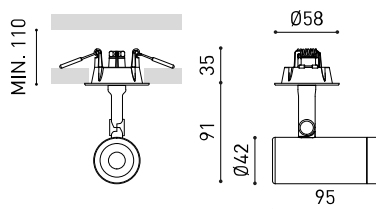

### DIMENSIONS

### OTHER DATA

Sealing	IP20
Wireless control	Please Consult
Recess measurements	Ø50 mm
Swivel angle	90°
Rotation angle	350°
Weight	346 g
Packaged weight	438 g
Packaging dimensions	194 x 182 x 704 mm
Units per package	1
Materials	Aluminium / Acrylonitrile Butadiene Styrene / Polycarbonate