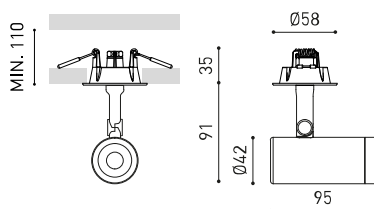

### DIMENSIONS

### OTHER DATA

Sealing	IP20
Wireless control	Please Consult
Recess measurements	Ø50 mm
Swivel angle	90°
Rotation angle	350°
Weight	346 g
Packaged weight	438 g
Packaging dimensions	194 x 182 x 704 mm
Units per package	1
Materials	Aluminium / Acrylonitrile Butadiene Styrene / Polycarbonate