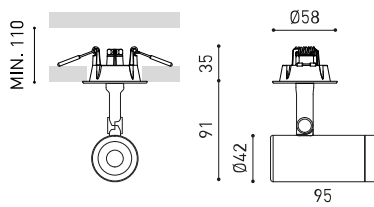

DIMENSIONS

ACCESSORIES

AWARDS

reddot winner 2024
lighting design

PRODUCT

Name	COCO RECESSED SUPER SPOT DIM DALI 4000K WT
Reference	A5300202WT
Color	Textured white
RAL	9016
Category	CEILING RECESSED

LIGHT SOURCE

Type	LED
Gross luminous flux	850 lm
Colour temperature	4000 K - Other K, please consult
Chromatic stability	MacAdam Step 2
Colour Rendering Index	CRI > 90
Power	6 W
Current	500 mA
Efficacy	142 lm/W
LED lifespan	L80B10 > 55.000h

LIGHTING FIXTURE | PHOTOMETRIC DATA

Lighting efficiency	66%
Light beam angle	12°

LIGHTING FIXTURE | ELECTRICAL DATA

Driver	Included
Power values of the system	8,01 W
Frequency	50/60 Hz
Dimming	DALI - Other DIM, please consult
Electrical insulation class	□

OTHER DATA

Sealing	IP20
Wireless control	Please Consult
Recess measurements	Ø50 mm
Swivel angle	90°
Rotation angle	350°
Weight	346 g
Packaged weight	438 g
Packaging dimensions	194 x 182 x 704 mm
Units per package	1
Materials	Aluminium / Acrylonitrile Butadiene Styrene / Polycarbonate

A lightweight and powerful solution. Coco is a spotlight with a qualitative and uniform light distribution and provides great freedom of light emissions with four opening angles - flood, medium, spot and superspot - a 360° rotation and a 90° tilt. With an exceptional lm/W ratio, it can be fitted with various accessories: anti-glare honeycomb and anti-glare screen, which reduce glare to facilitate visual comfort, and the linear filter, which sets a linear light distribution. Coco invites one to interact with the light through a version with integrated dimmer, enabling one to adjust the desired intensity in each luminaire. Its tunable white version replicates the effects of natural light by regulating the intensity and colour temperature.