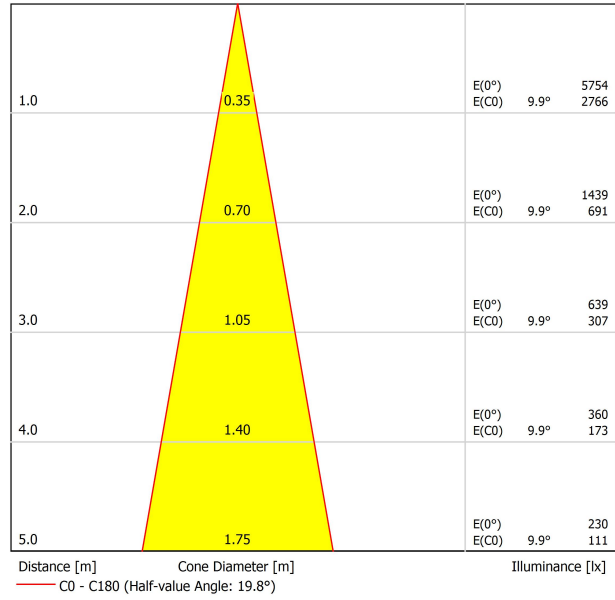

LIGHT SOURCE

| | |
|------------------------|----------------------------------|
| Type | LED |
| Gross luminous flux | 1200 lm |
| Colour temperature | 2700 K - Other K, please consult |
| Chromatic stability | MacAdam Step 2 |
| Colour Rendering Index | CRI > 90 |
| Power | 8,7 W |
| Current | 500 mA |
| Efficacy | 138 lm/W |
| LED lifespan | L80B10 > 66.000h |

LIGHTING FIXTURE | PHOTOMETRIC DATA

| | |
|---------------------|-----|
| Lighting efficiency | 87% |
| Light beam angle | 20° |

LIGHTING FIXTURE | ELECTRICAL DATA

| | |
|-----------------------------|----------------------------------|
| Driver | Included |
| Power values of the system | 11,01 W |
| Frequency | 50/60 Hz |
| Dimming | DALI - Other DIM, please consult |
| Electrical insulation class | □ |

OTHER DATA

| | |
|----------------------|---|
| Sealing | IP20 |
| Wireless control | Please Consult |
| Recess measurements | Ø50 mm |
| Swivel angle | 90° |
| Rotation angle | 350° |
| Weight | 346 g |
| Packaged weight | 438 g |
| Packaging dimensions | 194 x 182 x 704 mm |
| Units per package | 1 |
| Materials | Aluminium / Acrylonitrile Butadiene Styrene / Polycarbonate |

POLAR DIAGRAM

CONICAL DIAGRAM

| Vivid Model Colour Temperature | 2700K | 3000K | 3500K | 4000K | Light Pink |
|-----------------------------------|-------|-------|-------|-------|------------|
| 📖 Reading | | | • | • | |
| 🥬 Fruits & Vegetables | | • | • | | |
| 🍞 Bakery | • | | | | |
| 👤 Retail | | • | • | | |
| 💄 Cosmetics | | | • | • | |
| 🥩 Meat | | | | | • |
| 🐟 Fish | | | | • | |
| 🐠 Seafood | | | | • | • |