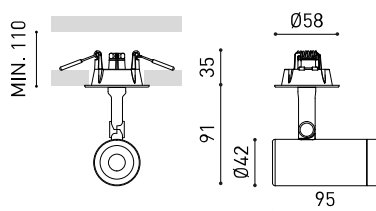

DIMENSIONS

ACCESSORIES

AWARDS

reddot winner 2024
lighting design

PRODUCT

Name	COCO RECESSED SPOT DIM DALI 2700K WT
Reference	A5300210WT
Color	Textured white
RAL	9016
Category	CEILING RECESSED

LIGHT SOURCE

Type	LED
Gross luminous flux	1200 lm
Colour temperature	2700 K - Other K, please consult
Chromatic stability	MacAdam Step 2
Colour Rendering Index	CRI > 90
Power	8,7 W
Current	500 mA
Efficacy	138 lm/W
LED lifespan	L80B10 > 66.000h

LIGHTING FIXTURE | PHOTOMETRIC DATA

Lighting efficiency	87%
Light beam angle	20°

LIGHTING FIXTURE | ELECTRICAL DATA

Driver	Included
Power values of the system	11,01 W
Frequency	50/60 Hz
Dimming	DALI - Other DIM, please consult
Electrical insulation class	□

OTHER DATA

Sealing	IP20
Wireless control	Please Consult
Recess measurements	Ø50 mm
Swivel angle	90°
Rotation angle	350°
Weight	346 g
Packaged weight	438 g
Packaging dimensions	194 x 182 x 704 mm
Units per package	1
Materials	Aluminium / Acrylonitrile Butadiene Styrene / Polycarbonate

A lightweight and powerful solution. Coco is a spotlight with a qualitative and uniform light distribution and provides great freedom of light emissions with four opening angles - flood, medium, spot and superspot - a 360° rotation and a 90° tilt. With an exceptional lm/W ratio, it can be fitted with various accessories: anti-glare honeycomb and anti-glare screen, which reduce glare to facilitate visual comfort, and the linear filter, which sets a linear light distribution. Coco invites one to interact with the light through a version with integrated dimmer, enabling one to adjust the desired intensity in each luminaire. Its tunable white version replicates the effects of natural light by regulating the intensity and colour temperature.