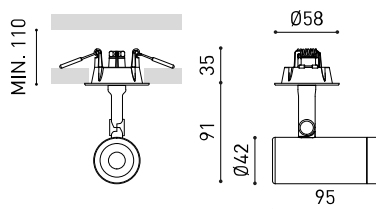

DIMENSIONS

ACCESSORIES

AWARDS

reddot winner 2024
lighting design

PRODUCT

Name	COCO RECESSED MEDIUM DIM DALI 3000K WT
Reference	A5300221WT
Color	Textured white
RAL	9016
Category	CEILING RECESSED

LIGHT SOURCE

Type	LED
Gross luminous flux	1250 lm
Colour temperature	3000 K - Other K, please consult
Chromatic stability	MacAdam Step 2
Colour Rendering Index	CRI > 90
Power	8,7 W
Current	500 mA
Efficacy	144 lm/W
LED lifespan	L80B10 > 66.000h

LIGHTING FIXTURE | PHOTOMETRIC DATA

Lighting efficiency	89%
Light beam angle	34°

LIGHTING FIXTURE | ELECTRICAL DATA

Driver	Included
Power values of the system	11,01 W
Frequency	50/60 Hz
Dimming	DALI - Other DIM, please consult
Electrical insulation class	□

OTHER DATA

Sealing	IP20
Wireless control	Please Consult
Recess measurements	Ø50 mm
Swivel angle	90°
Rotation angle	350°
Weight	346 g
Packaged weight	438 g
Packaging dimensions	194 x 182 x 704 mm
Units per package	1
Materials	Aluminium / Acrylonitrile Butadiene Styrene / Polycarbonate

A lightweight and powerful solution. Coco is a spotlight with a qualitative and uniform light distribution and provides great freedom of light emissions with four opening angles - flood, medium, spot and superspot - a 360° rotation and a 90° tilt. With an exceptional lm/W ratio, it can be fitted with various accessories: anti-glare honeycomb and anti-glare screen, which reduce glare to facilitate visual comfort, and the linear filter, which sets a linear light distribution. Coco invites one to interact with the light through a version with integrated dimmer, enabling one to adjust the desired intensity in each luminaire. Its tunable white version replicates the effects of natural light by regulating the intensity and colour temperature.