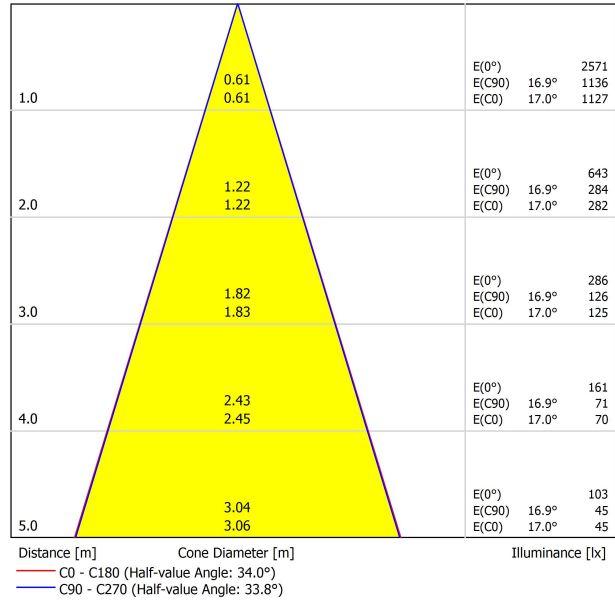

LIGHTING FIXTURE | PHOTOMETRIC DATA

| | |
|---------------------|-----|
| Lighting efficiency | 89% |
| Light beam angle | 34° |

LIGHTING FIXTURE | ELECTRICAL DATA

| | |
|-----------------------------|----------------------------------|
| Driver | Included |
| Power values of the system | 11,01 W |
| Frequency | 50/60 Hz |
| Dimming | DALI - Other DIM, please consult |
| Electrical insulation class | □ |

OTHER DATA

| | |
|----------------------|---|
| Sealing | IP20 |
| Wireless control | Please Consult |
| Recess measurements | Ø50 mm |
| Swivel angle | 90° |
| Rotation angle | 350° |
| Weight | 346 g |
| Packaged weight | 438 g |
| Packaging dimensions | 194 x 182 x 704 mm |
| Units per package | 1 |
| Materials | Aluminium / Acrylonitrile Butadiene Styrene / Polycarbonate |

POLAR DIAGRAM

CONICAL DIAGRAM

| Vivid Model Colour Temperature | 2700K | 3000K | 3500K | 4000K | Light Pink |
|-----------------------------------|-------|-------|-------|-------|------------|
| 📖 Reading | | | • | • | |
| 🥬 Fruits & Vegetables | | • | • | | |
| 🍞 Bakery | • | | | | |
| 👤 Retail | | • | • | | |
| 💄 Cosmetics | | | • | • | |
| 🥩 Meat | | | | | • |
| 🐟 Fish | | | | • | |
| 🐠 Seafood | | | | • | • |