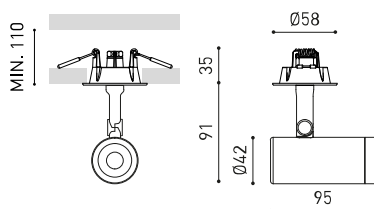

DIMENSIONS

ACCESSORIES

AWARDS

reddot winner 2024
lighting design

PRODUCT

Name	COCO RECESSED FLOOD DIM DALI 2700K NT
Reference	A5300230NT
Color	Textured black
RAL	9005
Category	CEILING RECESSED

LIGHT SOURCE

Type	LED
Gross luminous flux	1200 lm
Colour temperature	2700 K - Other K, please consult
Chromatic stability	MacAdam Step 2
Colour Rendering Index	CRI > 90
Power	8,7 W
Current	500 mA
Efficacy	138 lm/W
LED lifespan	L80B10 > 66.000h

LIGHTING FIXTURE | PHOTOMETRIC DATA

Lighting efficiency	86%
Light beam angle	48°

LIGHTING FIXTURE | ELECTRICAL DATA

Driver	Included
Power values of the system	11,01 W
Frequency	50/60 Hz
Dimming	DALI - Other DIM, please consult
Electrical insulation class	□

OTHER DATA

Sealing	IP20
Wireless control	Please Consult
Recess measurements	Ø50 mm
Swivel angle	90°
Rotation angle	350°
Weight	346 g
Packaged weight	438 g
Packaging dimensions	194 x 182 x 704 mm
Units per package	1
Materials	Aluminium / Acrylonitrile Butadiene Styrene / Polycarbonate

A lightweight and powerful solution. Coco is a spotlight with a qualitative and uniform light distribution and provides great freedom of light emissions with four opening angles - flood, medium, spot and superspot - a 360° rotation and a 90° tilt. With an exceptional lm/W ratio, it can be fitted with various accessories: anti-glare honeycomb and anti-glare screen, which reduce glare to facilitate visual comfort, and the linear filter, which sets a linear light distribution. Coco invites one to interact with the light through a version with integrated dimmer, enabling one to adjust the desired intensity in each luminaire. Its tunable white version replicates the effects of natural light by regulating the intensity and colour temperature.