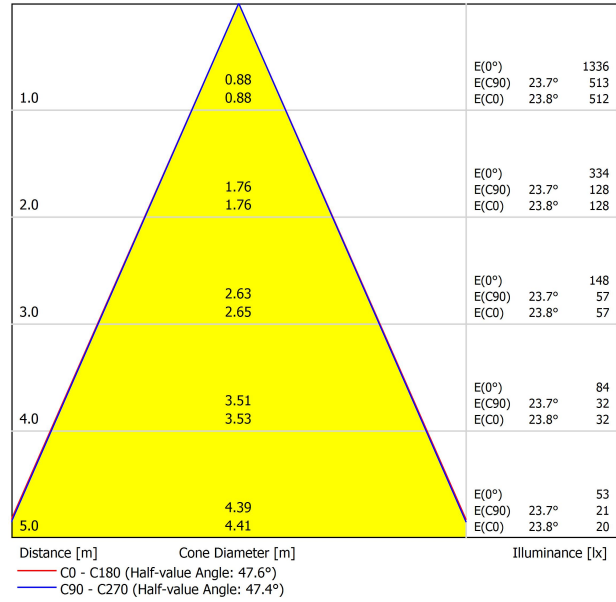

LIGHTING FIXTURE | PHOTOMETRIC DATA

Lighting efficiency	86%
Light beam angle	48°

LIGHTING FIXTURE | ELECTRICAL DATA

Driver	Included
Power values of the system	11,01 W
Frequency	50/60 Hz
Dimming	DALI - Other DIM, please consult
Electrical insulation class	□

OTHER DATA

Sealing	IP20
Wireless control	Please Consult
Recess measurements	Ø50 mm
Swivel angle	90°
Rotation angle	350°
Weight	346 g
Packaged weight	438 g
Packaging dimensions	194 x 182 x 704 mm
Units per package	1
Materials	Aluminium / Acrylonitrile Butadiene Styrene / Polycarbonate

POLAR DIAGRAM

CONICAL DIAGRAM

Vivid Model Colour Temperature	2700K	3000K	3500K	4000K	Light Pink
📖 Reading			•	•	
🥬 Fruits & Vegetables		•	•		
🍩 Bakery	•				
👤 Retail		•	•		
💄 Cosmetics			•	•	
🥩 Meat					•
🐟 Fish				•	
🐠 Seafood				•	•