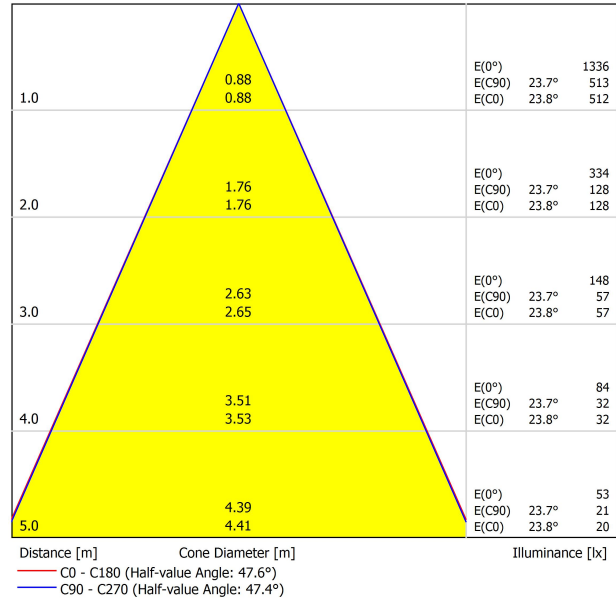

LIGHTING FIXTURE | PHOTOMETRIC DATA

Lighting efficiency	86%
Light beam angle	48°

LIGHTING FIXTURE | ELECTRICAL DATA

Driver	Included
Power values of the system	11,01 W
Frequency	50/60 Hz
Dimming	DALI - Other DIM, please consult
Electrical insulation class	□

OTHER DATA

Sealing	IP20
Wireless control	Please Consult
Recess measurements	Ø50 mm
Swivel angle	90°
Rotation angle	350°
Weight	346 g
Packaged weight	438 g
Packaging dimensions	194 x 182 x 704 mm
Units per package	1
Materials	Aluminium / Acrylonitrile Butadiene Styrene / Polycarbonate

POLAR DIAGRAM

CONICAL DIAGRAM

Vivid Model Colour Temperature	2700K	3000K	3500K	4000K	Light Pink
📖 Reading			•	•	
🥬 Fruits & Vegetables		•	•		
🍞 Bakery	•				
👤 Retail		•	•		
💄 Cosmetics			•	•	
🥩 Meat					•
🐟 Fish				•	
🐠 Seafood				•	•