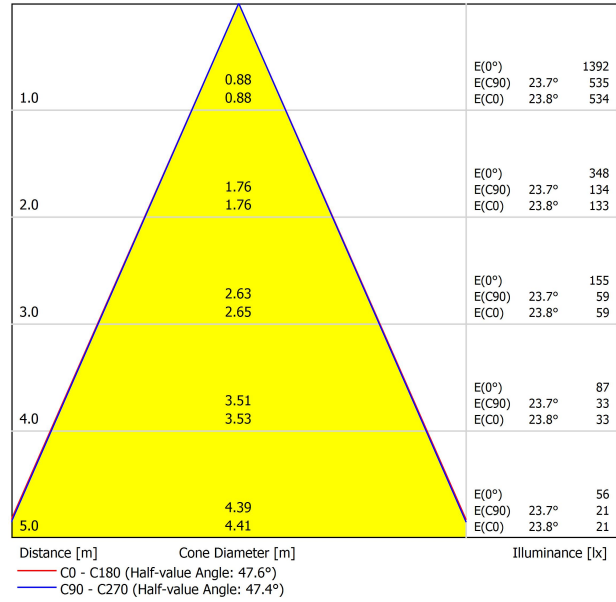

LIGHTING FIXTURE | PHOTOMETRIC DATA

Lighting efficiency	86%
Light beam angle	48°

LIGHTING FIXTURE | ELECTRICAL DATA

Driver	Included
Power values of the system	11,01 W
Frequency	50/60 Hz
Dimming	DALI - Other DIM, please consult
Electrical insulation class	□

OTHER DATA

Sealing	IP20
Wireless control	Please Consult
Recess measurements	Ø50 mm
Swivel angle	90°
Rotation angle	350°
Weight	346 g
Packaged weight	438 g
Packaging dimensions	194 x 182 x 704 mm
Units per package	1
Materials	Aluminium / Acrylonitrile Butadiene Styrene / Polycarbonate

POLAR DIAGRAM

CONICAL DIAGRAM

Vivid Model Colour Temperature	2700K	3000K	3500K	4000K	Light Pink
📖 Reading			•	•	
🥬 Fruits & Vegetables		•	•		
🍞 Bakery	•				
👤 Retail		•	•		
💄 Cosmetics			•	•	
🥩 Meat					•
🐟 Fish				•	
🐠 Seafood				•	•