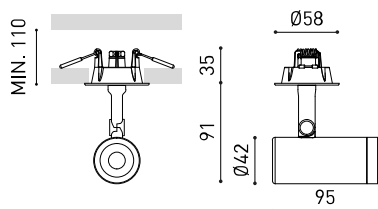

DIMENSIONS

ACCESSORIES

AWARDS

reddot winner 2024
lighting design

PRODUCT

Name	COCO RECESSED FLOOD DIM DALI 3000K WT
Reference	A5300231WT
Color	Textured white
RAL	9016
Category	CEILING RECESSED

LIGHT SOURCE

Type	LED
Gross luminous flux	1250 lm
Colour temperature	3000 K - Other K, please consult
Chromatic stability	MacAdam Step 2
Colour Rendering Index	CRI > 90
Power	8,7 W
Current	500 mA
Efficacy	144 lm/W
LED lifespan	L80B10 > 66.000h

LIGHTING FIXTURE | PHOTOMETRIC DATA

Lighting efficiency	86%
Light beam angle	48°

LIGHTING FIXTURE | ELECTRICAL DATA

Driver	Included
Power values of the system	11,01 W
Frequency	50/60 Hz
Dimming	DALI - Other DIM, please consult
Electrical insulation class	□

OTHER DATA

Sealing	IP20
Wireless control	Please Consult
Recess measurements	Ø50 mm
Swivel angle	90°
Rotation angle	350°
Weight	346 g
Packaged weight	438 g
Packaging dimensions	194 x 182 x 704 mm
Units per package	1
Materials	Aluminium / Acrylonitrile Butadiene Styrene / Polycarbonate

A lightweight and powerful solution. Coco is a spotlight with a qualitative and uniform light distribution and provides great freedom of light emissions with four opening angles - flood, medium, spot and superspot - a 360° rotation and a 90° tilt. With an exceptional lm/W ratio, it can be fitted with various accessories: anti-glare honeycomb and anti-glare screen, which reduce glare to facilitate visual comfort, and the linear filter, which sets a linear light distribution. Coco invites one to interact with the light through a version with integrated dimmer, enabling one to adjust the desired intensity in each luminaire. Its tunable white version replicates the effects of natural light by regulating the intensity and colour temperature.