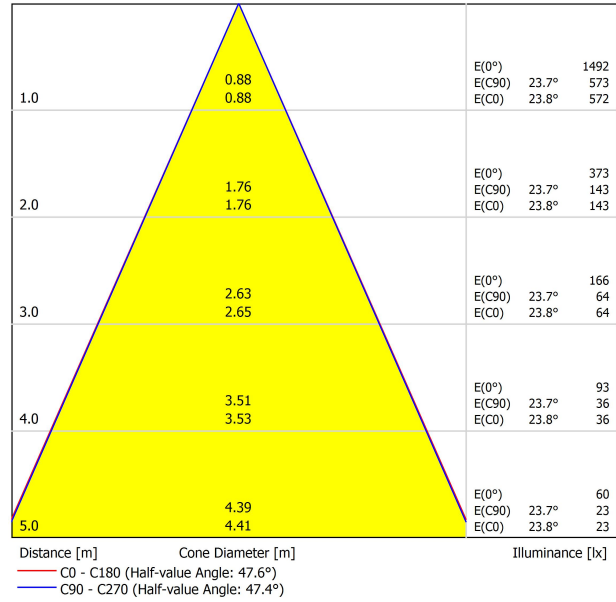

LIGHT SOURCE

| | |
|------------------------|----------------------------------|
| Type | LED |
| Gross luminous flux | 1340 lm |
| Colour temperature | 4000 K - Other K, please consult |
| Chromatic stability | MacAdam Step 2 |
| Colour Rendering Index | CRI > 90 |
| Power | 8,7 W |
| Current | 500 mA |
| Efficacy | 154 lm/W |
| LED lifespan | L80B10 > 66.000h |

LIGHTING FIXTURE | PHOTOMETRIC DATA

| | |
|---------------------|-----|
| Lighting efficiency | 86% |
| Light beam angle | 48° |

LIGHTING FIXTURE | ELECTRICAL DATA

| | |
|-----------------------------|----------------------------------|
| Driver | Included |
| Power values of the system | 11,01 W |
| Frequency | 50/60 Hz |
| Dimming | DALI - Other DIM, please consult |
| Electrical insulation class | □ |

OTHER DATA

| | |
|----------------------|---|
| Sealing | IP20 |
| Wireless control | Please Consult |
| Recess measurements | Ø50 mm |
| Swivel angle | 90° |
| Rotation angle | 350° |
| Weight | 346 g |
| Packaged weight | 438 g |
| Packaging dimensions | 194 x 182 x 704 mm |
| Units per package | 1 |
| Materials | Aluminium / Acrylonitrile Butadiene Styrene / Polycarbonate |

POLAR DIAGRAM

CONICAL DIAGRAM

| Vivid Model Colour Temperature | 2700K | 3000K | 3500K | 4000K | Light Pink |
|-----------------------------------|-------|-------|-------|-------|------------|
| 📖 Reading | | | • | • | |
| 🥬 Fruits & Vegetables | | • | • | | |
| 🍩 Bakery | • | | | | |
| 👤 Retail | | • | • | | |
| 💄 Cosmetics | | | • | • | |
| 🥩 Meat | | | | | • |
| 🐟 Fish | | | | • | |
| 🐠 Seafood | | | | • | • |