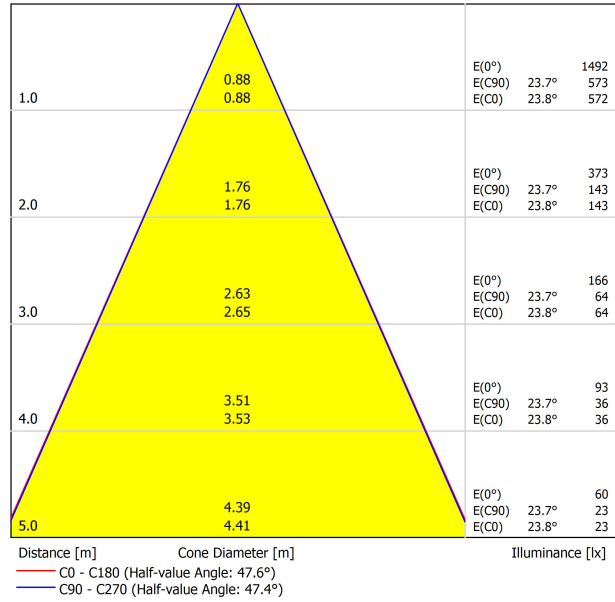

LIGHTING FIXTURE | PHOTOMETRIC DATA

Lighting efficiency	86%
Light beam angle	48°

LIGHTING FIXTURE | ELECTRICAL DATA

Driver	Included
Power values of the system	11,01 W
Frequency	50/60 Hz
Dimming	DALI - Other DIM, please consult
Electrical insulation class	□

OTHER DATA

Sealing	IP20
Wireless control	Please Consult
Recess measurements	Ø50 mm
Swivel angle	90°
Rotation angle	350°
Weight	346 g
Packaged weight	438 g
Packaging dimensions	194 x 182 x 704 mm
Units per package	1
Materials	Aluminium / Acrylonitrile Butadiene Styrene / Polycarbonate

POLAR DIAGRAM

CONICAL DIAGRAM

Vivid Model Colour Temperature	2700K	3000K	3500K	4000K	Light Pink
📖 Reading			•	•	
🥬 Fruits & Vegetables		•	•		
🍩 Bakery	•				
👤 Retail		•	•		
💄 Cosmetics			•	•	
🥩 Meat					•
🐟 Fish				•	
🐠 Seafood				•	•