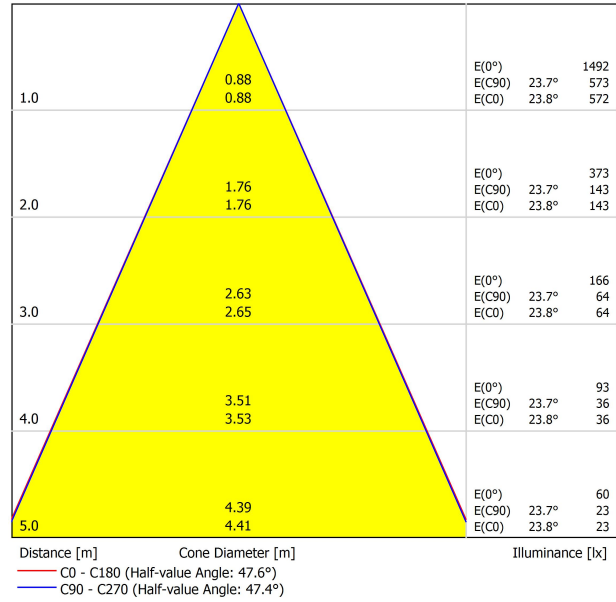

LIGHTING FIXTURE | PHOTOMETRIC DATA

Lighting efficiency	86%
Light beam angle	48°

LIGHTING FIXTURE | ELECTRICAL DATA

Driver	Included
Power values of the system	11,01 W
Frequency	50/60 Hz
Dimming	DALI - Other DIM, please consult
Electrical insulation class	□

OTHER DATA

Sealing	IP20
Wireless control	Please Consult
Recess measurements	Ø50 mm
Swivel angle	90°
Rotation angle	350°
Weight	346 g
Packaged weight	438 g
Packaging dimensions	194 x 182 x 704 mm
Units per package	1
Materials	Aluminium / Acrylonitrile Butadiene Styrene / Polycarbonate

POLAR DIAGRAM

CONICAL DIAGRAM

Vivid Model Colour Temperature	2700K	3000K	3500K	4000K	Light Pink
📖 Reading			•	•	
🥬 Fruits & Vegetables		•	•		
🍞 Bakery	•				
👤 Retail		•	•		
💄 Cosmetics			•	•	
🥩 Meat					•
🐟 Fish				•	
🐠 Seafood				•	•