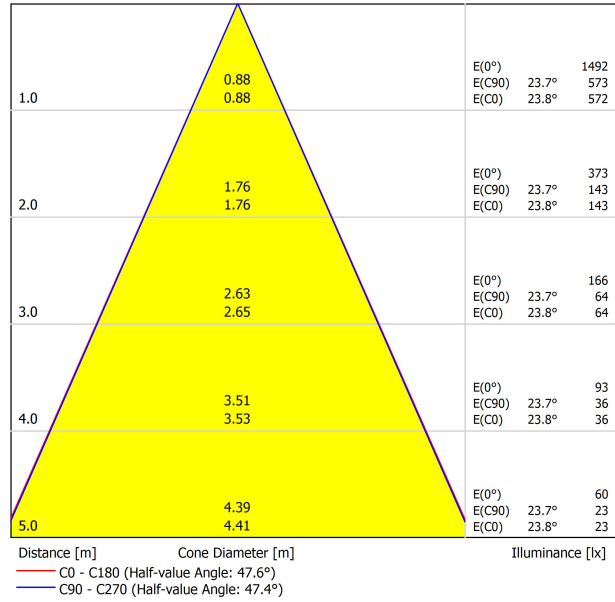

LIGHT SOURCE

| | |
|------------------------|----------------------------------|
| Type | LED |
| Gross luminous flux | 1340 lm |
| Colour temperature | 4000 K - Other K, please consult |
| Chromatic stability | MacAdam Step 2 |
| Colour Rendering Index | CRI > 90 |
| Power | 8,7 W |
| Current | 500 mA |
| Efficacy | 154 lm/W |
| LED lifespan | L80B10 > 66.000h |

LIGHTING FIXTURE | PHOTOMETRIC DATA

| | |
|---------------------|-----|
| Lighting efficiency | 86% |
| Light beam angle | 48° |

LIGHTING FIXTURE | ELECTRICAL DATA

| | |
|-----------------------------|----------------------------------|
| Driver | Included |
| Power values of the system | 11,01 W |
| Frequency | 50/60 Hz |
| Dimming | DALI - Other DIM, please consult |
| Electrical insulation class | □ |

OTHER DATA

| | |
|----------------------|---|
| Sealing | IP20 |
| Wireless control | Please Consult |
| Recess measurements | Ø50 mm |
| Swivel angle | 90° |
| Rotation angle | 350° |
| Weight | 346 g |
| Packaged weight | 438 g |
| Packaging dimensions | 194 x 182 x 704 mm |
| Units per package | 1 |
| Materials | Aluminium / Acrylonitrile Butadiene Styrene / Polycarbonate |

POLAR DIAGRAM

CONICAL DIAGRAM

| Vivid Model Colour Temperature | 2700K | 3000K | 3500K | 4000K | Light Pink |
|-----------------------------------|-------|-------|-------|-------|------------|
| 📖 Reading | | | • | • | |
| 🥬 Fruits & Vegetables | | • | • | | |
| 🍞 Bakery | • | | | | |
| 👤 Retail | | • | • | | |
| 💄 Cosmetics | | | • | • | |
| 🥩 Meat | | | | | • |
| 🐟 Fish | | | | • | |
| 🐠 Seafood | | | | • | • |