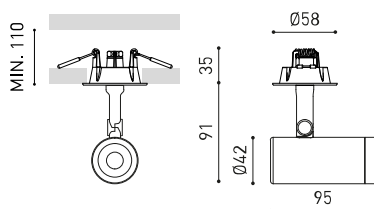

DIMENSIONS

ACCESSORIES

AWARDS

reddot winner 2024
lighting design

PRODUCT

Name	COCO RECESSED FLOOD DIM DALI 4000K WT
Reference	A5300232WT
Color	Textured white
RAL	9016
Category	CEILING RECESSED

LIGHT SOURCE

Type	LED
Gross luminous flux	1340 lm
Colour temperature	4000 K - Other K, please consult
Chromatic stability	MacAdam Step 2
Colour Rendering Index	CRI > 90
Power	8,7 W
Current	500 mA
Efficacy	154 lm/W
LED lifespan	L80B10 > 66.000h

LIGHTING FIXTURE | PHOTOMETRIC DATA

Lighting efficiency	86%
Light beam angle	48°

LIGHTING FIXTURE | ELECTRICAL DATA

Driver	Included
Power values of the system	11,01 W
Frequency	50/60 Hz
Dimming	DALI - Other DIM, please consult
Electrical insulation class	□

OTHER DATA

Sealing	IP20
Wireless control	Please Consult
Recess measurements	Ø50 mm
Swivel angle	90°
Rotation angle	350°
Weight	346 g
Packaged weight	438 g
Packaging dimensions	194 x 182 x 704 mm
Units per package	1
Materials	Aluminium / Acrylonitrile Butadiene Styrene / Polycarbonate

A lightweight and powerful solution. Coco is a spotlight with a qualitative and uniform light distribution and provides great freedom of light emissions with four opening angles - flood, medium, spot and superspot - a 360° rotation and a 90° tilt. With an exceptional lm/W ratio, it can be fitted with various accessories: anti-glare honeycomb and anti-glare screen, which reduce glare to facilitate visual comfort, and the linear filter, which sets a linear light distribution. Coco invites one to interact with the light through a version with integrated dimmer, enabling one to adjust the desired intensity in each luminaire. Its tunable white version replicates the effects of natural light by regulating the intensity and colour temperature.