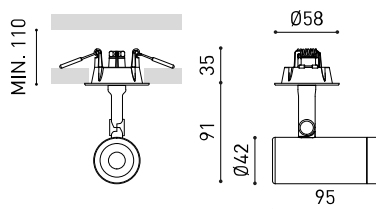

DIMENSIONS

ACCESSORIES

AWARDS

reddot winner 2024
lighting design

PRODUCT

Name	COCO RECESSED FLOOD DIM DALI 4000K WT
Reference	A5300232WT
Color	Textured white
RAL	9016
Category	CEILING RECESSED

LIGHT SOURCE

Type	LED
Gross luminous flux	1340 lm
Colour temperature	4000 K - Other K, please consult
Chromatic stability	MacAdam Step 2
Colour Rendering Index	CRI > 90
Power	8,7 W
Current	500 mA
Efficacy	154 lm/W
LED lifespan	L80B10 > 66.000h

LIGHTING FIXTURE | PHOTOMETRIC DATA

Lighting efficiency	86%
Light beam angle	48°

LIGHTING FIXTURE | ELECTRICAL DATA

Driver	Included
Power values of the system	11,01 W
Frequency	50/60 Hz
Dimming	DALI - Other DIM, please consult
Electrical insulation class	□

OTHER DATA

Sealing	IP20
Wireless control	Please Consult
Recess measurements	Ø50 mm
Swivel angle	90°
Rotation angle	350°
Weight	346 g
Packaged weight	438 g
Packaging dimensions	194 x 182 x 704 mm
Units per package	1
Materials	Aluminium / Acrylonitrile Butadiene Styrene / Polycarbonate

A lightweight and powerful solution. Coco is a spotlight with a qualitative and uniform light distribution and provides great freedom of light emissions with four opening angles - flood, medium, spot and superspot - a 360° rotation and a 90° tilt. With an exceptional lm/W ratio, it can be fitted with various accessories: anti-glare honeycomb and anti-glare screen, which reduce glare to facilitate visual comfort, and the linear filter, which sets a linear light distribution. Coco invites one to interact with the light through a version with integrated dimmer, enabling one to adjust the desired intensity in each luminaire. Its tunable white version replicates the effects of natural light by regulating the intensity and colour temperature.