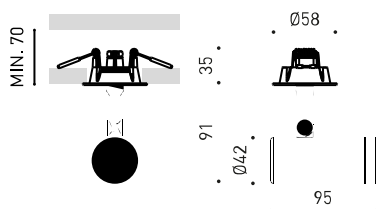

DIMENSIONS

ACCESSORIES

AWARDS

reddot winner 2024
lighting design

PRODUCT

Name	COCO RECESSED SUPER SPOT DIM PH.CUT 2700K NT
Reference	A5300500NT
Color	Textured black
RAL	9005
Category	CEILING RECESSED

LIGHT SOURCE

Type	LED
Gross luminous flux	750 lm
Colour temperature	2700 K - Other K, please consult
Chromatic stability	MacAdam Step 2
Colour Rendering Index	CRI > 90
Power	6 W
Current	500 mA
Efficacy	125 lm/W
LED lifespan	L80B10 > 55.000h

LIGHTING FIXTURE | PHOTOMETRIC DATA

Lighting efficiency	66%
Light beam angle	12°

LIGHTING FIXTURE | ELECTRICAL DATA

Driver	Included
Power values of the system	8,28 W
Frequency	50/60 Hz
Dimming	Phase Cut - Other DIM, please consult
Electrical insulation class	□

OTHER DATA

Sealing	IP20
Wireless control	Please Consult
Recess measurements	Ø50 mm
Swivel angle	90°
Rotation angle	350°
Weight	333 g
Packaged weight	425 g
Packaging dimensions	194 x 182 x 704 mm
Units per package	1
Materials	Aluminium / Acrylonitrile Butadiene Styrene / Polycarbonate

A lightweight and powerful solution. Coco is a spotlight with a qualitative and uniform light distribution and provides great freedom of light emissions with four opening angles - flood, medium, spot and superspot - a 360° rotation and a 90° tilt. With an exceptional lm/W ratio, it can be fitted with various accessories: anti-glare honeycomb and anti-glare screen, which reduce glare to facilitate visual comfort, and the linear filter, which sets a linear light distribution. Coco invites one to interact with the light through a version with integrated dimmer, enabling one to adjust the desired intensity in each luminaire. Its tunable white version replicates the effects of natural light by regulating the intensity and colour temperature.