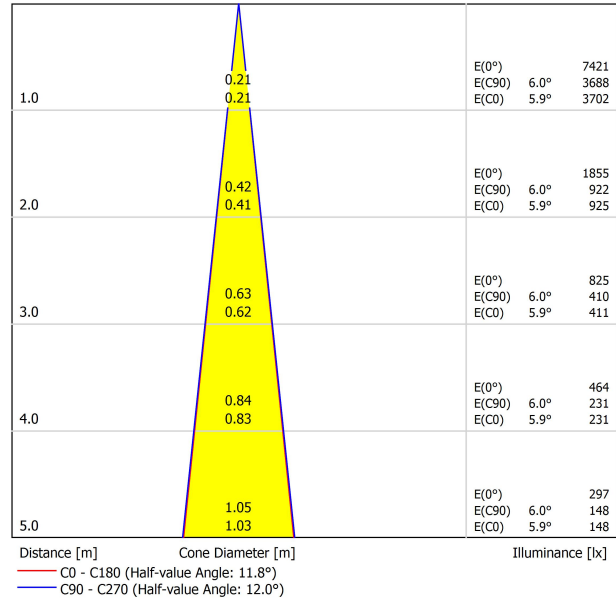

LIGHTING FIXTURE | PHOTOMETRIC DATA

Lighting efficiency	66%
Light beam angle	12°

LIGHTING FIXTURE | ELECTRICAL DATA

Driver	Included
Power values of the system	8,28 W
Frequency	50/60 Hz
Dimming	Phase Cut - Other DIM, please consult
Electrical insulation class	□

OTHER DATA

Sealing	IP20
Wireless control	Please Consult
Recess measurements	Ø50 mm
Swivel angle	90°
Rotation angle	350°
Weight	333 g
Packaged weight	425 g
Packaging dimensions	194 x 182 x 704 mm
Units per package	1
Materials	Aluminium / Acrylonitrile Butadiene Styrene / Polycarbonate

POLAR DIAGRAM

CONICAL DIAGRAM

Vivid Model Colour Temperature	2700K	3000K	3500K	4000K	Light Pink
📖 Reading			•	•	
🥬 Fruits & Vegetables		•	•		
🍞 Bakery	•				
👤 Retail		•	•		
💄 Cosmetics			•	•	
🥩 Meat					•
🐟 Fish				•	
🐠 Seafood				•	•