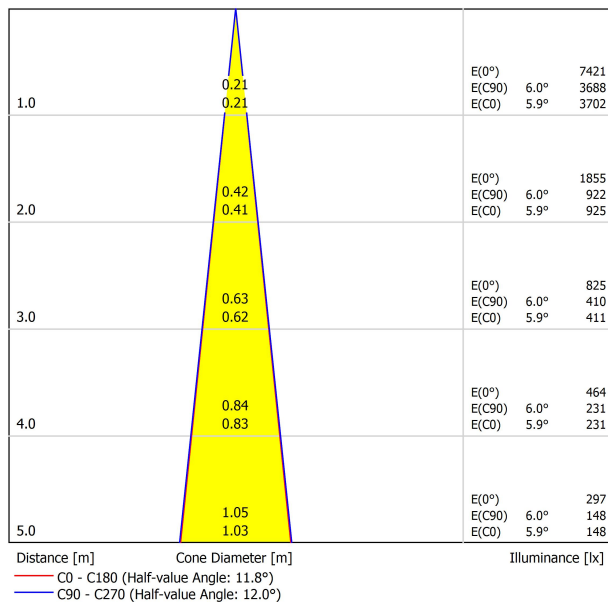

PRODUCT

Name	COCO RECESSED SUPER SPOT DIM PH.CUT 2700K WT
Reference	A5300500WT
Color	Textured white
RAL	9016
Category	CEILING RECESSED

LIGHT SOURCE

Type	LED
Gross luminous flux	750 lm
Colour temperature	2700 K - Other K, please consult
Chromatic stability	MacAdam Step 2
Colour Rendering Index	CRI > 90
Power	6 W
Current	500 mA
Efficacy	125 lm/W
LED lifespan	L80B10 > 55.000h

LIGHTING FIXTURE | PHOTOMETRIC DATA

Lighting efficiency	66%
Light beam angle	12°

LIGHTING FIXTURE | ELECTRICAL DATA

Driver	Included
Power values of the system	8,28 W
Frequency	50/60 Hz
Dimming	Phase Cut - Other DIM, please consult
Electrical insulation class	□

OTHER DATA

Sealing	IP20
Wireless control	Please Consult
Recess measurements	Ø50 mm
Swivel angle	90°
Rotation angle	350°
Weight	333 g
Packaged weight	425 g
Packaging dimensions	194 x 182 x 704 mm
Units per package	1
Materials	Aluminium / Acrylonitrile Butadiene Styrene / Polycarbonate

POLAR DIAGRAM

CONICAL DIAGRAM

Vivid Model Colour Temperature	2700K	3000K	3500K	4000K	Light Pink
📖 Reading			•	•	
🥬 Fruits & Vegetables		•	•		
🍞 Bakery	•				
👤 Retail		•	•		
💄 Cosmetics			•	•	
🥩 Meat					•
🐟 Fish				•	
🐠 Seafood				•	•