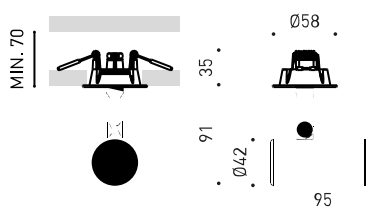

DIMENSIONS

ACCESSORIES

AWARDS

reddot winner 2024
lighting design

PRODUCT

Name	COCO RECESSED SUPER SPOT DIM PH.CUT 2700K WT
Reference	A5300500WT
Color	Textured white
RAL	9016
Category	CEILING RECESSED

LIGHT SOURCE

Type	LED
Gross luminous flux	750 lm
Colour temperature	2700 K - Other K, please consult
Chromatic stability	MacAdam Step 2
Colour Rendering Index	CRI > 90
Power	6 W
Current	500 mA
Efficacy	125 lm/W
LED lifespan	L80B10 > 55.000h

LIGHTING FIXTURE | PHOTOMETRIC DATA

Lighting efficiency	66%
Light beam angle	12°

LIGHTING FIXTURE | ELECTRICAL DATA

Driver	Included
Power values of the system	8,28 W
Frequency	50/60 Hz
Dimming	Phase Cut - Other DIM, please consult
Electrical insulation class	□

OTHER DATA

Sealing	IP20
Wireless control	Please Consult
Recess measurements	Ø50 mm
Swivel angle	90°
Rotation angle	350°
Weight	333 g
Packaged weight	425 g
Packaging dimensions	194 x 182 x 704 mm
Units per package	1
Materials	Aluminium / Acrylonitrile Butadiene Styrene / Polycarbonate

A lightweight and powerful solution. Coco is a spotlight with a qualitative and uniform light distribution and provides great freedom of light emissions with four opening angles - flood, medium, spot and superspot - a 360° rotation and a 90° tilt. With an exceptional lm/W ratio, it can be fitted with various accessories: anti-glare honeycomb and anti-glare screen, which reduce glare to facilitate visual comfort, and the linear filter, which sets a linear light distribution. Coco invites one to interact with the light through a version with integrated dimmer, enabling one to adjust the desired intensity in each luminaire. Its tunable white version replicates the effects of natural light by regulating the intensity and colour temperature.