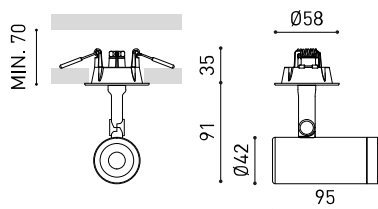

DIMENSIONS

ACCESSORIES

AWARDS

reddot winner 2024
lighting design

PRODUCT

Name	COCO RECESSED SUPER SPOT DIM PH.CUT 4000K WT
Reference	A5300502WT
Color	Textured white
RAL	9016
Category	CEILING RECESSED

LIGHT SOURCE

Type	LED
Gross luminous flux	850 lm
Colour temperature	4000 K - Other K, please consult
Chromatic stability	MacAdam Step 2
Colour Rendering Index	CRI > 90
Power	6 W
Current	500 mA
Efficacy	142 lm/W
LED lifespan	L80B10 > 55.000h

LIGHTING FIXTURE | PHOTOMETRIC DATA

Lighting efficiency	66%
Light beam angle	12°

LIGHTING FIXTURE | ELECTRICAL DATA

Driver	Included
Power values of the system	8,28 W
Frequency	50/60 Hz
Dimming	Phase Cut - Other DIM, please consult
Electrical insulation class	□

OTHER DATA

Sealing	IP20
Wireless control	Please Consult
Recess measurements	Ø50 mm
Swivel angle	90°
Rotation angle	350°
Weight	333 g
Packaged weight	425 g
Packaging dimensions	194 x 182 x 704 mm
Units per package	1
Materials	Aluminium / Acrylonitrile Butadiene Styrene / Polycarbonate

A lightweight and powerful solution. Coco is a spotlight with a qualitative and uniform light distribution and provides great freedom of light emissions with four opening angles - flood, medium, spot and superspot - a 360° rotation and a 90° tilt. With an exceptional lm/W ratio, it can be fitted with various accessories: anti-glare honeycomb and anti-glare screen, which reduce glare to facilitate visual comfort, and the linear filter, which sets a linear light distribution. Coco invites one to interact with the light through a version with integrated dimmer, enabling one to adjust the desired intensity in each luminaire. Its tunable white version replicates the effects of natural light by regulating the intensity and colour temperature.