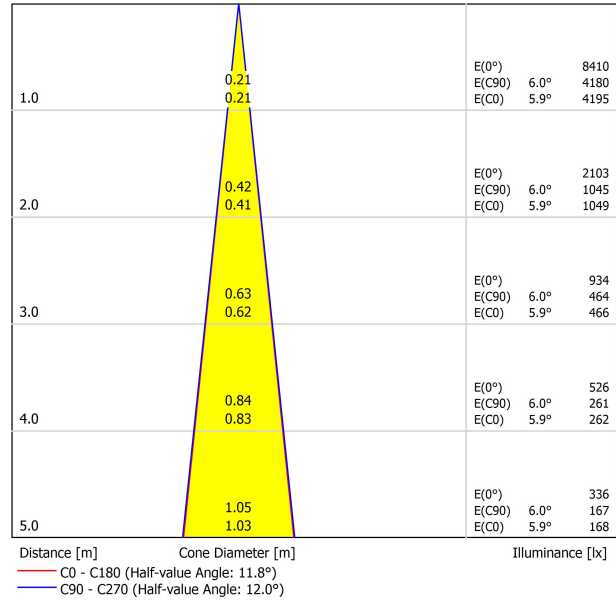

LIGHTING FIXTURE | PHOTOMETRIC DATA

Lighting efficiency	66%
Light beam angle	12°

LIGHTING FIXTURE | ELECTRICAL DATA

Driver	Included
Power values of the system	8,28 W
Frequency	50/60 Hz
Dimming	Phase Cut - Other DIM, please consult
Electrical insulation class	□

OTHER DATA

Sealing	IP20
Wireless control	Please Consult
Recess measurements	Ø50 mm
Swivel angle	90°
Rotation angle	350°
Weight	333 g
Packaged weight	425 g
Packaging dimensions	194 x 182 x 704 mm
Units per package	1
Materials	Aluminium / Acrylonitrile Butadiene Styrene / Polycarbonate

POLAR DIAGRAM

CONICAL DIAGRAM

Vivid Model Colour Temperature	2700K	3000K	3500K	4000K	Light Pink
📖 Reading			•	•	
🥬 Fruits & Vegetables		•	•		
🍞 Bakery	•				
👤 Retail		•	•		
💄 Cosmetics			•	•	
🥩 Meat					•
🐟 Fish				•	
🐠 Seafood				•	•