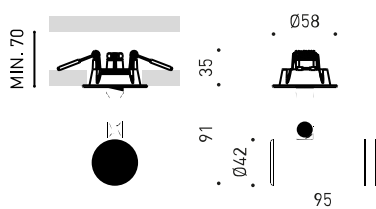

## DIMENSIONS

## OTHER DATA

Sealing	IP20
Wireless control	Please Consult
Recess measurements	Ø50 mm
Swivel angle	90°
Rotation angle	350°
Weight	333 g
Packaged weight	425 g
Packaging dimensions	194 x 182 x 704 mm
Units per package	1
Materials	Aluminium / Acrylonitrile Butadiene Styrene / Polycarbonate