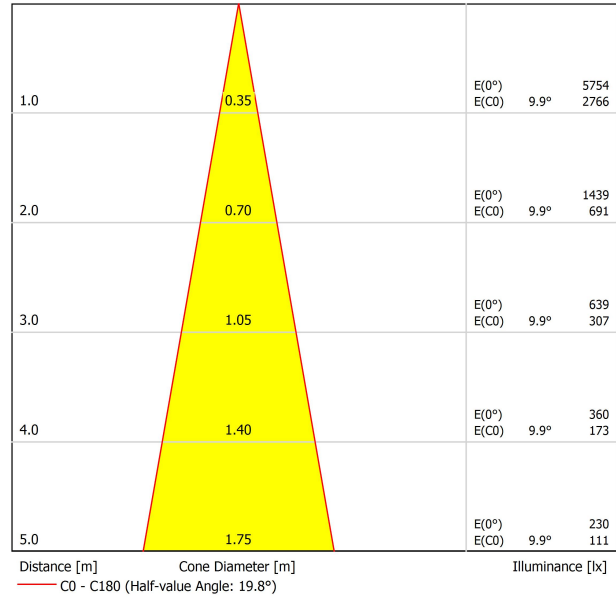

## LIGHT SOURCE

Type	LED
Gross luminous flux	1200 lm
Colour temperature	2700 K - Other K, please consult
Chromatic stability	MacAdam Step 2
Colour Rendering Index	CRI > 90
Power	8,7 W
Current	500 mA
Efficacy	138 lm/W
LED lifespan	L80B10 > 66.000h

## LIGHTING FIXTURE | PHOTOMETRIC DATA

Lighting efficiency	87%
Light beam angle	20°

## OTHER DATA

Sealing	IP20
Wireless control	Please Consult
Recess measurements	Ø50 mm
Swivel angle	90°
Rotation angle	350°
Weight	333 g
Packaged weight	425 g
Packaging dimensions	194 x 182 x 704 mm
Units per package	1
Materials	Aluminium / Acrylonitrile Butadiene Styrene / Polycarbonate

POLAR DIAGRAM

CONICAL DIAGRAM

Vivid Model Colour Temperature	2700K	3000K	3500K	4000K	Light Pink
📖 Reading			•	•	
🥬 Fruits & Vegetables		•	•		
🍞 Bakery	•				
👤 Retail		•	•		
💄 Cosmetics			•	•	
🥩 Meat					•
🐟 Fish				•	
🐠 Seafood				•	•