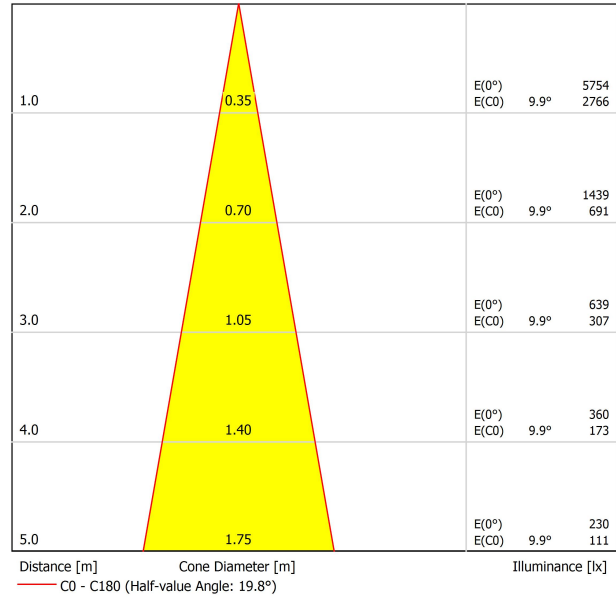

PRODUCT

Name	COCO RECESSED SPOT DIM PH.CUT 2700K WT
Reference	A5300510WT
Color	Textured white
RAL	9016
Category	CEILING RECESSED

LIGHT SOURCE

Type	LED
Gross luminous flux	1200 lm
Colour temperature	2700 K - Other K, please consult
Chromatic stability	MacAdam Step 2
Colour Rendering Index	CRI > 90
Power	8,7 W
Current	500 mA
Efficacy	138 lm/W
LED lifespan	L80B10 > 66.000h

LIGHTING FIXTURE | PHOTOMETRIC DATA

Lighting efficiency	87%
Light beam angle	20°

LIGHTING FIXTURE | ELECTRICAL DATA

Driver	Included
Power values of the system	11,73 W
Frequency	50/60 Hz
Dimming	Phase Cut - Other DIM, please consult
Electrical insulation class	□

OTHER DATA

Sealing	IP20
Wireless control	Please Consult
Recess measurements	Ø50 mm
Swivel angle	90°
Rotation angle	350°
Weight	333 g
Packaged weight	425 g
Packaging dimensions	194 x 182 x 704 mm
Units per package	1
Materials	Aluminium / Acrylonitrile Butadiene Styrene / Polycarbonate

POLAR DIAGRAM

CONICAL DIAGRAM

Vivid Model Colour Temperature	2700K	3000K	3500K	4000K	Light Pink
📖 Reading			•	•	
🥬 Fruits & Vegetables		•	•		
🍩 Bakery	•				
👤 Retail		•	•		
💄 Cosmetics			•	•	
🥩 Meat					•
🐟 Fish				•	
🐠 Seafood				•	•