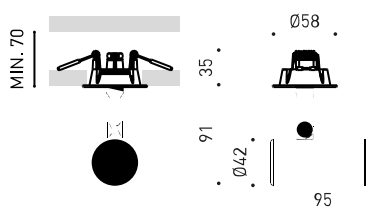

DIMENSIONS

ACCESSORIES

AWARDS

reddot winner 2024
lighting design

PRODUCT

Name	COCO RECESSED SPOT DIM PH.CUT 2700K WT
Reference	A5300510WT
Color	Textured white
RAL	9016
Category	CEILING RECESSED

LIGHT SOURCE

Type	LED
Gross luminous flux	1200 lm
Colour temperature	2700 K - Other K, please consult
Chromatic stability	MacAdam Step 2
Colour Rendering Index	CRI > 90
Power	8,7 W
Current	500 mA
Efficacy	138 lm/W
LED lifespan	L80B10 > 66.000h

LIGHTING FIXTURE | PHOTOMETRIC DATA

Lighting efficiency	87%
Light beam angle	20°

LIGHTING FIXTURE | ELECTRICAL DATA

Driver	Included
Power values of the system	11,73 W
Frequency	50/60 Hz
Dimming	Phase Cut - Other DIM, please consult
Electrical insulation class	□

OTHER DATA

Sealing	IP20
Wireless control	Please Consult
Recess measurements	Ø50 mm
Swivel angle	90°
Rotation angle	350°
Weight	333 g
Packaged weight	425 g
Packaging dimensions	194 x 182 x 704 mm
Units per package	1
Materials	Aluminium / Acrylonitrile Butadiene Styrene / Polycarbonate

A lightweight and powerful solution. Coco is a spotlight with a qualitative and uniform light distribution and provides great freedom of light emissions with four opening angles - flood, medium, spot and superspot - a 360° rotation and a 90° tilt. With an exceptional lm/W ratio, it can be fitted with various accessories: anti-glare honeycomb and anti-glare screen, which reduce glare to facilitate visual comfort, and the linear filter, which sets a linear light distribution. Coco invites one to interact with the light through a version with integrated dimmer, enabling one to adjust the desired intensity in each luminaire. Its tunable white version replicates the effects of natural light by regulating the intensity and colour temperature.