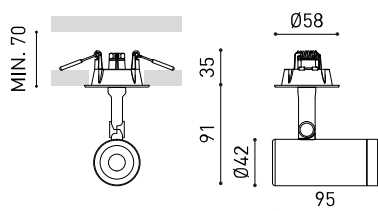

DIMENSIONS

ACCESSORIES

AWARDS

reddot winner 2024
lighting design

PRODUCT

Name	COCO RECESSED SPOT DIM PH.CUT 4000K NT
Reference	A5300512NT
Color	Textured black
RAL	9005
Category	CEILING RECESSED

LIGHT SOURCE

Type	LED
Gross luminous flux	1340 lm
Colour temperature	4000 K - Other K, please consult
Chromatic stability	MacAdam Step 2
Colour Rendering Index	CRI > 90
Power	8,7 W
Current	500 mA
Efficacy	154 lm/W
LED lifespan	L80B10 > 66.000h

LIGHTING FIXTURE | PHOTOMETRIC DATA

Lighting efficiency	87%
Light beam angle	20°

LIGHTING FIXTURE | ELECTRICAL DATA

Driver	Included
Power values of the system	11,73 W
Frequency	50/60 Hz
Dimming	Phase Cut - Other DIM, please consult
Electrical insulation class	□

OTHER DATA

Sealing	IP20
Wireless control	Please Consult
Recess measurements	Ø50 mm
Swivel angle	90°
Rotation angle	350°
Weight	333 g
Packaged weight	425 g
Packaging dimensions	194 x 182 x 704 mm
Units per package	1
Materials	Aluminium / Acrylonitrile Butadiene Styrene / Polycarbonate

A lightweight and powerful solution. Coco is a spotlight with a qualitative and uniform light distribution and provides great freedom of light emissions with four opening angles - flood, medium, spot and superspot - a 360° rotation and a 90° tilt. With an exceptional lm/W ratio, it can be fitted with various accessories: anti-glare honeycomb and anti-glare screen, which reduce glare to facilitate visual comfort, and the linear filter, which sets a linear light distribution. Coco invites one to interact with the light through a version with integrated dimmer, enabling one to adjust the desired intensity in each luminaire. Its tunable white version replicates the effects of natural light by regulating the intensity and colour temperature.