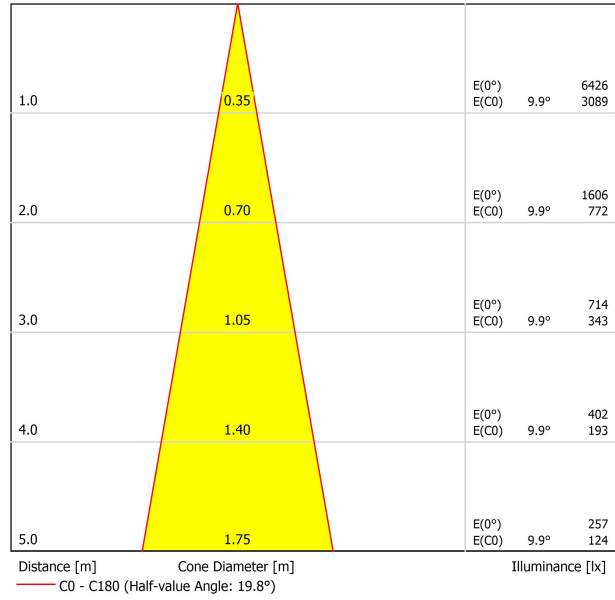

PRODUCT

Name	COCO RECESSED SPOT DIM PH.CUT 4000K NT
Reference	A5300512NT
Color	Textured black
RAL	9005
Category	CEILING RECESSED

LIGHT SOURCE

Type	LED
Gross luminous flux	1340 lm
Colour temperature	4000 K - Other K, please consult
Chromatic stability	MacAdam Step 2
Colour Rendering Index	CRI > 90
Power	8,7 W
Current	500 mA
Efficacy	154 lm/W
LED lifespan	L80B10 > 66.000h

LIGHTING FIXTURE | PHOTOMETRIC DATA

Lighting efficiency	87%
Light beam angle	20°

LIGHTING FIXTURE | ELECTRICAL DATA

Driver	Included
Power values of the system	11,73 W
Frequency	50/60 Hz
Dimming	Phase Cut - Other DIM, please consult
Electrical insulation class	□

OTHER DATA

Sealing	IP20
Wireless control	Please Consult
Recess measurements	Ø50 mm
Swivel angle	90°
Rotation angle	350°
Weight	333 g
Packaged weight	425 g
Packaging dimensions	194 x 182 x 704 mm
Units per package	1
Materials	Aluminium / Acrylonitrile Butadiene Styrene / Polycarbonate

POLAR DIAGRAM

CONICAL DIAGRAM

Vivid Model Colour Temperature	2700K	3000K	3500K	4000K	Light Pink
📖 Reading			•	•	
🥬 Fruits & Vegetables		•	•		
🍩 Bakery	•				
👤 Retail		•	•		
💄 Cosmetics			•	•	
🥩 Meat					•
🐟 Fish				•	
🐠 Seafood				•	•