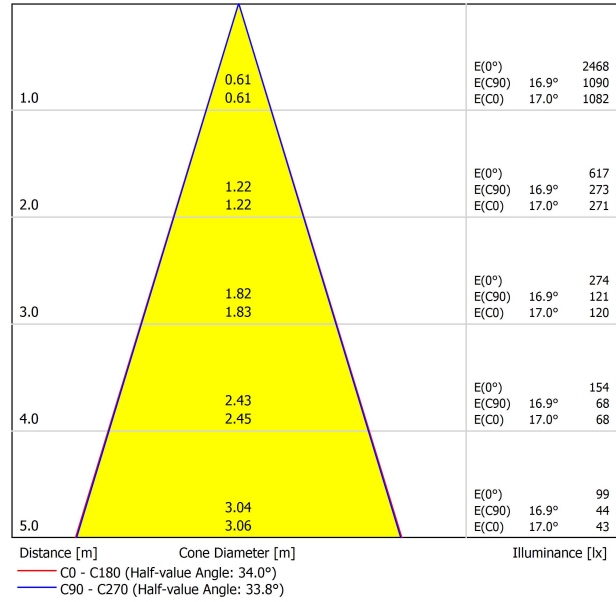

LIGHTING FIXTURE | PHOTOMETRIC DATA

Lighting efficiency	89%
Light beam angle	34°

LIGHTING FIXTURE | ELECTRICAL DATA

Driver	Included
Power values of the system	11,73 W
Frequency	50/60 Hz
Dimming	Phase Cut - Other DIM, please consult
Electrical insulation class	□

OTHER DATA

Sealing	IP20
Wireless control	Please Consult
Recess measurements	Ø50 mm
Swivel angle	90°
Rotation angle	350°
Weight	333 g
Packaged weight	425 g
Packaging dimensions	194 x 182 x 704 mm
Units per package	1
Materials	Aluminium / Acrylonitrile Butadiene Styrene / Polycarbonate

POLAR DIAGRAM

CONICAL DIAGRAM

Vivid Model Colour Temperature	2700K	3000K	3500K	4000K	Light Pink
📖 Reading			•	•	
🥬 Fruits & Vegetables		•	•		
🍞 Bakery	•				
👤 Retail		•	•		
💄 Cosmetics			•	•	
🥩 Meat					•
🐟 Fish				•	
🐠 Seafood				•	•