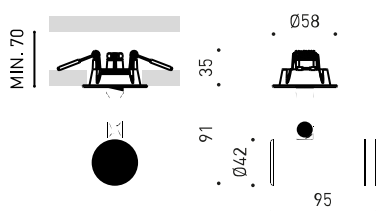

DIMENSIONS

ACCESSORIES

AWARDS

reddot winner 2024
lighting design

PRODUCT

Name	COCO RECESSED MEDIUM DIM PH.CUT 2700K WT
Reference	A5300520WT
Color	Textured white
RAL	9016
Category	CEILING RECESSED

LIGHT SOURCE

Type	LED
Gross luminous flux	1200 lm
Colour temperature	2700 K - Other K, please consult
Chromatic stability	MacAdam Step 2
Colour Rendering Index	CRI > 90
Power	8,7 W
Current	500 mA
Efficacy	138 lm/W
LED lifespan	L80B10 > 66.000h

LIGHTING FIXTURE | PHOTOMETRIC DATA

Lighting efficiency	89%
Light beam angle	34°

LIGHTING FIXTURE | ELECTRICAL DATA

Driver	Included
Power values of the system	11,73 W
Frequency	50/60 Hz
Dimming	Phase Cut - Other DIM, please consult
Electrical insulation class	□

OTHER DATA

Sealing	IP20
Wireless control	Please Consult
Recess measurements	Ø50 mm
Swivel angle	90°
Rotation angle	350°
Weight	333 g
Packaged weight	425 g
Packaging dimensions	194 x 182 x 704 mm
Units per package	1
Materials	Aluminium / Acrylonitrile Butadiene Styrene / Polycarbonate

A lightweight and powerful solution. Coco is a spotlight with a qualitative and uniform light distribution and provides great freedom of light emissions with four opening angles - flood, medium, spot and superspot - a 360° rotation and a 90° tilt. With an exceptional lm/W ratio, it can be fitted with various accessories: anti-glare honeycomb and anti-glare screen, which reduce glare to facilitate visual comfort, and the linear filter, which sets a linear light distribution. Coco invites one to interact with the light through a version with integrated dimmer, enabling one to adjust the desired intensity in each luminaire. Its tunable white version replicates the effects of natural light by regulating the intensity and colour temperature.