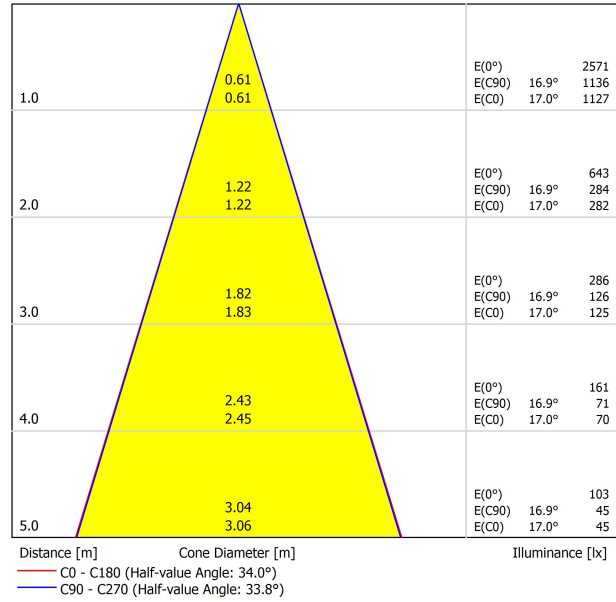

LIGHTING FIXTURE | PHOTOMETRIC DATA

Lighting efficiency	89%
Light beam angle	34°

LIGHTING FIXTURE | ELECTRICAL DATA

Driver	Included
Power values of the system	11,73 W
Frequency	50/60 Hz
Dimming	Phase Cut - Other DIM, please consult
Electrical insulation class	□

OTHER DATA

Sealing	IP20
Wireless control	Please Consult
Recess measurements	Ø50 mm
Swivel angle	90°
Rotation angle	350°
Weight	333 g
Packaged weight	425 g
Packaging dimensions	194 x 182 x 704 mm
Units per package	1
Materials	Aluminium / Acrylonitrile Butadiene Styrene / Polycarbonate

POLAR DIAGRAM

CONICAL DIAGRAM

Vivid Model Colour Temperature	2700K	3000K	3500K	4000K	Light Pink
📖 Reading			•	•	
🥬 Fruits & Vegetables		•	•		
🍞 Bakery	•				
👤 Retail		•	•		
💄 Cosmetics			•	•	
🥩 Meat					•
🐟 Fish				•	
🐠 Seafood				•	•