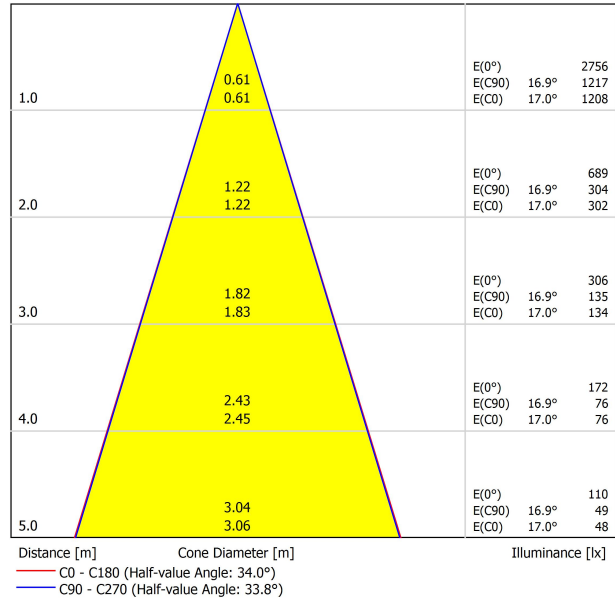

LIGHTING FIXTURE | PHOTOMETRIC DATA

Lighting efficiency	89%
Light beam angle	34°

LIGHTING FIXTURE | ELECTRICAL DATA

Driver	Included
Power values of the system	11,73 W
Frequency	50/60 Hz
Dimming	Phase Cut - Other DIM, please consult
Electrical insulation class	□

OTHER DATA

Sealing	IP20
Wireless control	Please Consult
Recess measurements	Ø50 mm
Swivel angle	90°
Rotation angle	350°
Weight	333 g
Packaged weight	425 g
Packaging dimensions	194 x 182 x 704 mm
Units per package	1
Materials	Aluminium / Acrylonitrile Butadiene Styrene / Polycarbonate

POLAR DIAGRAM

CONICAL DIAGRAM

Vivid Model Colour Temperature	2700K	3000K	3500K	4000K	Light Pink
📖 Reading			•	•	
🥬 Fruits & Vegetables		•	•		
🍩 Bakery	•				
👤 Retail		•	•		
💄 Cosmetics			•	•	
🥩 Meat					•
🐟 Fish				•	
🐠 Seafood				•	•