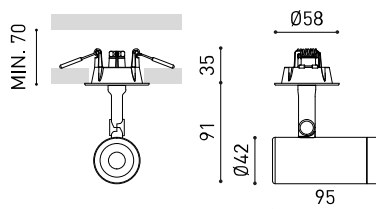

DIMENSIONS

ACCESSORIES

AWARDS

reddot winner 2024
lighting design

PRODUCT

Name	COCO RECESSED MEDIUM DIM PH.CUT 4000K NT
Reference	A5300522NT
Color	Textured black
RAL	9005
Category	CEILING RECESSED

LIGHT SOURCE

Type	LED
Gross luminous flux	1340 lm
Colour temperature	4000 K - Other K, please consult
Chromatic stability	MacAdam Step 2
Colour Rendering Index	CRI > 90
Power	8,7 W
Current	500 mA
Efficacy	154 lm/W
LED lifespan	L80B10 > 66.000h

LIGHTING FIXTURE | PHOTOMETRIC DATA

Lighting efficiency	89%
Light beam angle	34°

LIGHTING FIXTURE | ELECTRICAL DATA

Driver	Included
Power values of the system	11,73 W
Frequency	50/60 Hz
Dimming	Phase Cut - Other DIM, please consult
Electrical insulation class	□

OTHER DATA

Sealing	IP20
Wireless control	Please Consult
Recess measurements	Ø50 mm
Swivel angle	90°
Rotation angle	350°
Weight	333 g
Packaged weight	425 g
Packaging dimensions	194 x 182 x 704 mm
Units per package	1
Materials	Aluminium / Acrylonitrile Butadiene Styrene / Polycarbonate

A lightweight and powerful solution. Coco is a spotlight with a qualitative and uniform light distribution and provides great freedom of light emissions with four opening angles - flood, medium, spot and superspot - a 360° rotation and a 90° tilt. With an exceptional lm/W ratio, it can be fitted with various accessories: anti-glare honeycomb and anti-glare screen, which reduce glare to facilitate visual comfort, and the linear filter, which sets a linear light distribution. Coco invites one to interact with the light through a version with integrated dimmer, enabling one to adjust the desired intensity in each luminaire. Its tunable white version replicates the effects of natural light by regulating the intensity and colour temperature.