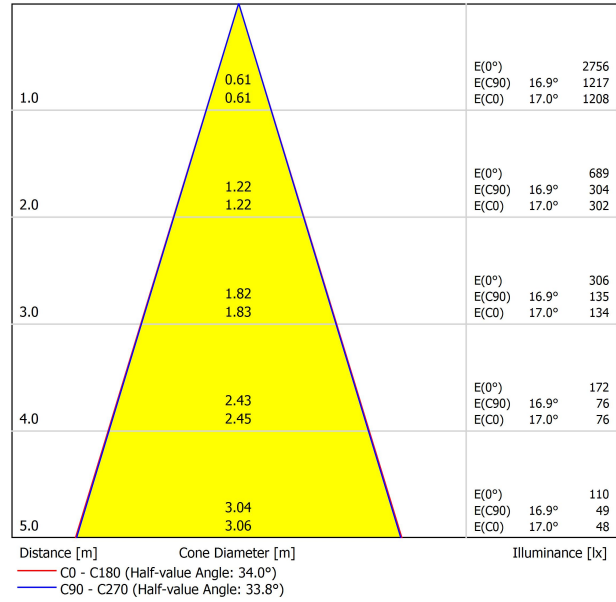

LIGHTING FIXTURE | PHOTOMETRIC DATA

Lighting efficiency	89%
Light beam angle	34°

LIGHTING FIXTURE | ELECTRICAL DATA

Driver	Included
Power values of the system	11,73 W
Frequency	50/60 Hz
Dimming	Phase Cut - Other DIM, please consult
Electrical insulation class	<input type="checkbox"/>

OTHER DATA

Sealing	IP20
Wireless control	Please Consult
Recess measurements	Ø50 mm
Swivel angle	90°
Rotation angle	350°
Weight	333 g
Packaged weight	425 g
Packaging dimensions	194 x 182 x 704 mm
Units per package	1
Materials	Aluminium / Acrylonitrile Butadiene Styrene / Polycarbonate

POLAR DIAGRAM

CONICAL DIAGRAM

Vivid Model Colour Temperature	2700K	3000K	3500K	4000K	Light Pink
📖 Reading			•	•	
🥬 Fruits & Vegetables		•	•		
🍞 Bakery	•				
👤 Retail		•	•		
💄 Cosmetics			•	•	
🥩 Meat					•
🐟 Fish				•	
🐠 Seafood				•	•