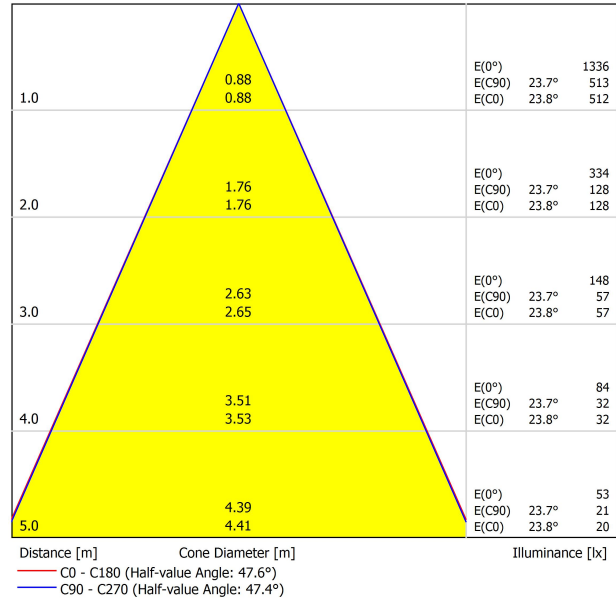

LIGHTING FIXTURE | PHOTOMETRIC DATA

Lighting efficiency	86%
Light beam angle	48°

LIGHTING FIXTURE | ELECTRICAL DATA

Driver	Included
Power values of the system	11,73 W
Frequency	50/60 Hz
Dimming	Phase Cut - Other DIM, please consult
Electrical insulation class	□

OTHER DATA

Sealing	IP20
Wireless control	Please Consult
Recess measurements	Ø50 mm
Swivel angle	90°
Rotation angle	350°
Weight	333 g
Packaged weight	425 g
Packaging dimensions	194 x 182 x 704 mm
Units per package	1
Materials	Aluminium / Acrylonitrile Butadiene Styrene / Polycarbonate

POLAR DIAGRAM

CONICAL DIAGRAM

Vivid Model Colour Temperature	2700K	3000K	3500K	4000K	Light Pink
📖 Reading			•	•	
🥬 Fruits & Vegetables		•	•		
🍞 Bakery	•				
👤 Retail		•	•		
💄 Cosmetics			•	•	
🥩 Meat					•
🐟 Fish				•	
🐠 Seafood				•	•