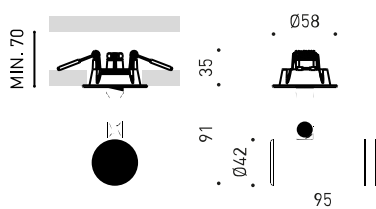

DIMENSIONS

ACCESSORIES

AWARDS

reddot winner 2024
lighting design

PRODUCT

Name	COCO RECESSED FLOOD DIM PH.CUT 2700K WT
Reference	A5300530WT
Color	Textured white
RAL	9016
Category	CEILING RECESSED

LIGHT SOURCE

Type	LED
Gross luminous flux	1200 lm
Colour temperature	2700 K - Other K, please consult
Chromatic stability	MacAdam Step 2
Colour Rendering Index	CRI > 90
Power	8,7 W
Current	500 mA
Efficacy	138 lm/W
LED lifespan	L80B10 > 66.000h

LIGHTING FIXTURE | PHOTOMETRIC DATA

Lighting efficiency	86%
Light beam angle	48°

LIGHTING FIXTURE | ELECTRICAL DATA

Driver	Included
Power values of the system	11,73 W
Frequency	50/60 Hz
Dimming	Phase Cut - Other DIM, please consult
Electrical insulation class	□

OTHER DATA

Sealing	IP20
Wireless control	Please Consult
Recess measurements	Ø50 mm
Swivel angle	90°
Rotation angle	350°
Weight	333 g
Packaged weight	425 g
Packaging dimensions	194 x 182 x 704 mm
Units per package	1
Materials	Aluminium / Acrylonitrile Butadiene Styrene / Polycarbonate

A lightweight and powerful solution. Coco is a spotlight with a qualitative and uniform light distribution and provides great freedom of light emissions with four opening angles - flood, medium, spot and superspot - a 360° rotation and a 90° tilt. With an exceptional lm/W ratio, it can be fitted with various accessories: anti-glare honeycomb and anti-glare screen, which reduce glare to facilitate visual comfort, and the linear filter, which sets a linear light distribution. Coco invites one to interact with the light through a version with integrated dimmer, enabling one to adjust the desired intensity in each luminaire. Its tunable white version replicates the effects of natural light by regulating the intensity and colour temperature.