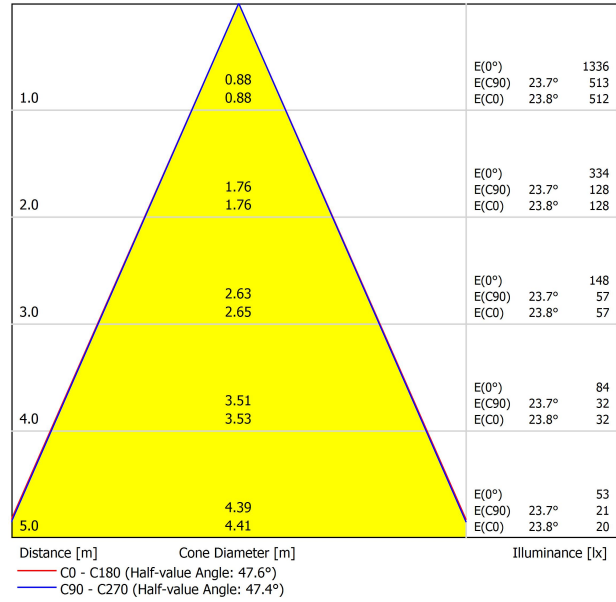

LIGHTING FIXTURE | PHOTOMETRIC DATA

Lighting efficiency	86%
Light beam angle	48°

LIGHTING FIXTURE | ELECTRICAL DATA

Driver	Included
Power values of the system	11,73 W
Frequency	50/60 Hz
Dimming	Phase Cut - Other DIM, please consult
Electrical insulation class	□

OTHER DATA

Sealing	IP20
Wireless control	Please Consult
Recess measurements	Ø50 mm
Swivel angle	90°
Rotation angle	350°
Weight	333 g
Packaged weight	425 g
Packaging dimensions	194 x 182 x 704 mm
Units per package	1
Materials	Aluminium / Acrylonitrile Butadiene Styrene / Polycarbonate

POLAR DIAGRAM

CONICAL DIAGRAM

Vivid Model Colour Temperature	2700K	3000K	3500K	4000K	Light Pink
📖 Reading			•	•	
🥬 Fruits & Vegetables		•	•		
🍩 Bakery	•				
👤 Retail		•	•		
💄 Cosmetics			•	•	
🥩 Meat					•
🐟 Fish				•	
🐠 Seafood				•	•