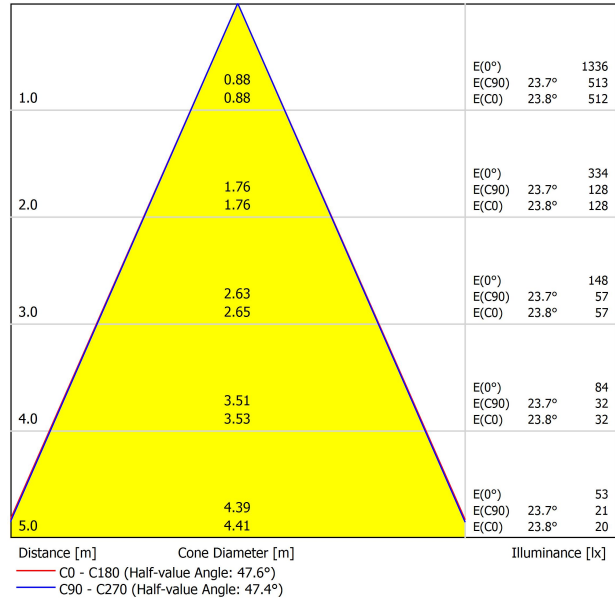

LIGHTING FIXTURE | PHOTOMETRIC DATA

Lighting efficiency	86%
Light beam angle	48°

LIGHTING FIXTURE | ELECTRICAL DATA

Driver	Included
Power values of the system	11,73 W
Frequency	50/60 Hz
Dimming	Phase Cut - Other DIM, please consult
Electrical insulation class	□

OTHER DATA

Sealing	IP20
Wireless control	Please Consult
Recess measurements	Ø50 mm
Swivel angle	90°
Rotation angle	350°
Weight	333 g
Packaged weight	425 g
Packaging dimensions	194 x 182 x 704 mm
Units per package	1
Materials	Aluminium / Acrylonitrile Butadiene Styrene / Polycarbonate

POLAR DIAGRAM

CONICAL DIAGRAM

Vivid Model Colour Temperature	2700K	3000K	3500K	4000K	Light Pink
📖 Reading			•	•	
🥬 Fruits & Vegetables		•	•		
🍞 Bakery	•				
👤 Retail		•	•		
💄 Cosmetics			•	•	
🥩 Meat					•
🐟 Fish				•	
🐠 Seafood				•	•