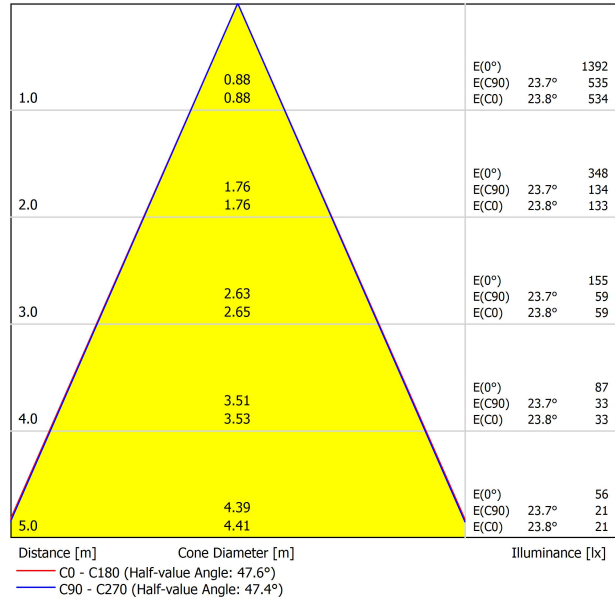

LIGHTING FIXTURE | PHOTOMETRIC DATA

| | |
|---------------------|-----|
| Lighting efficiency | 86% |
| Light beam angle | 48° |

LIGHTING FIXTURE | ELECTRICAL DATA

| | |
|-----------------------------|---------------------------------------|
| Driver | Included |
| Power values of the system | 11,73 W |
| Frequency | 50/60 Hz |
| Dimming | Phase Cut - Other DIM, please consult |
| Electrical insulation class | □ |

OTHER DATA

| | |
|----------------------|---|
| Sealing | IP20 |
| Wireless control | Please Consult |
| Recess measurements | Ø50 mm |
| Swivel angle | 90° |
| Rotation angle | 350° |
| Weight | 333 g |
| Packaged weight | 425 g |
| Packaging dimensions | 194 x 182 x 704 mm |
| Units per package | 1 |
| Materials | Aluminium / Acrylonitrile Butadiene Styrene / Polycarbonate |

POLAR DIAGRAM

CONICAL DIAGRAM

| Vivid Model Colour Temperature | 2700K | 3000K | 3500K | 4000K | Light Pink |
|-----------------------------------|-------|-------|-------|-------|------------|
| 📖 Reading | | | • | • | |
| 🥬 Fruits & Vegetables | | • | • | | |
| 🍞 Bakery | • | | | | |
| 👤 Retail | | • | • | | |
| 💄 Cosmetics | | | • | • | |
| 🥩 Meat | | | | | • |
| 🐟 Fish | | | | • | |
| 🐠 Seafood | | | | • | • |