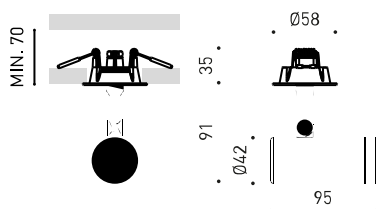

DIMENSIONS

ACCESSORIES

AWARDS

reddot winner 2024
lighting design

PRODUCT

Name	COCO RECESSED FLOOD DIM PH.CUT 3000K NT
Reference	A5300531NT
Color	Textured black
RAL	9005
Category	CEILING RECESSED

LIGHT SOURCE

Type	LED
Gross luminous flux	1250 lm
Colour temperature	3000 K - Other K, please consult
Chromatic stability	MacAdam Step 2
Colour Rendering Index	CRI > 90
Power	8,7 W
Current	500 mA
Efficacy	144 lm/W
LED lifespan	L80B10 > 66.000h

LIGHTING FIXTURE | PHOTOMETRIC DATA

Lighting efficiency	86%
Light beam angle	48°

LIGHTING FIXTURE | ELECTRICAL DATA

Driver	Included
Power values of the system	11,73 W
Frequency	50/60 Hz
Dimming	Phase Cut - Other DIM, please consult
Electrical insulation class	□

OTHER DATA

Sealing	IP20
Wireless control	Please Consult
Recess measurements	Ø50 mm
Swivel angle	90°
Rotation angle	350°
Weight	333 g
Packaged weight	425 g
Packaging dimensions	194 x 182 x 704 mm
Units per package	1
Materials	Aluminium / Acrylonitrile Butadiene Styrene / Polycarbonate

A lightweight and powerful solution. Coco is a spotlight with a qualitative and uniform light distribution and provides great freedom of light emissions with four opening angles - flood, medium, spot and superspot - a 360° rotation and a 90° tilt. With an exceptional lm/W ratio, it can be fitted with various accessories: anti-glare honeycomb and anti-glare screen, which reduce glare to facilitate visual comfort, and the linear filter, which sets a linear light distribution. Coco invites one to interact with the light through a version with integrated dimmer, enabling one to adjust the desired intensity in each luminaire. Its tunable white version replicates the effects of natural light by regulating the intensity and colour temperature.