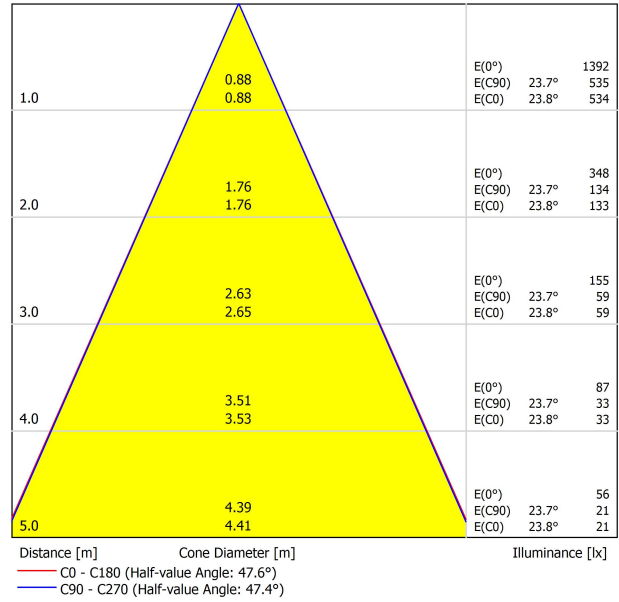

LIGHTING FIXTURE | PHOTOMETRIC DATA

Lighting efficiency	86%
Light beam angle	48°

LIGHTING FIXTURE | ELECTRICAL DATA

Driver	Included
Power values of the system	11,73 W
Frequency	50/60 Hz
Dimming	Phase Cut - Other DIM, please consult
Electrical insulation class	□

OTHER DATA

Sealing	IP20
Wireless control	Please Consult
Recess measurements	Ø50 mm
Swivel angle	90°
Rotation angle	350°
Weight	333 g
Packaged weight	425 g
Packaging dimensions	194 x 182 x 704 mm
Units per package	1
Materials	Aluminium / Acrylonitrile Butadiene Styrene / Polycarbonate

POLAR DIAGRAM

CONICAL DIAGRAM

Vivid Model Colour Temperature	2700K	3000K	3500K	4000K	Light Pink
📖 Reading			•	•	
🥬 Fruits & Vegetables		•	•		
🍩 Bakery	•				
👤 Retail		•	•		
💄 Cosmetics			•	•	
🥩 Meat					•
🐟 Fish				•	
🐠 Seafood				•	•