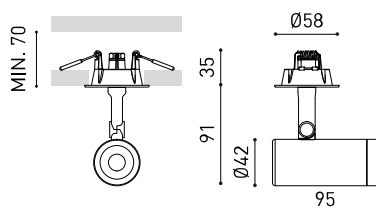

DIMENSIONS

ACCESSORIES

AWARDS

reddot winner 2024
lighting design

PRODUCT

Name	COCO RECESSED FLOOD DIM PH.CUT 3000K WT
Reference	A5300531WT
Color	Textured white
RAL	9016
Category	CEILING RECESSED

LIGHT SOURCE

Type	LED
Gross luminous flux	1250 lm
Colour temperature	3000 K - Other K, please consult
Chromatic stability	MacAdam Step 2
Colour Rendering Index	CRI > 90
Power	8,7 W
Current	500 mA
Efficacy	144 lm/W
LED lifespan	L80B10 > 66.000h

LIGHTING FIXTURE | PHOTOMETRIC DATA

Lighting efficiency	86%
Light beam angle	48°

LIGHTING FIXTURE | ELECTRICAL DATA

Driver	Included
Power values of the system	11,73 W
Frequency	50/60 Hz
Dimming	Phase Cut - Other DIM, please consult
Electrical insulation class	□

OTHER DATA

Sealing	IP20
Wireless control	Please Consult
Recess measurements	Ø50 mm
Swivel angle	90°
Rotation angle	350°
Weight	333 g
Packaged weight	425 g
Packaging dimensions	194 x 182 x 704 mm
Units per package	1
Materials	Aluminium / Acrylonitrile Butadiene Styrene / Polycarbonate

A lightweight and powerful solution. Coco is a spotlight with a qualitative and uniform light distribution and provides great freedom of light emissions with four opening angles - flood, medium, spot and superspot - a 360° rotation and a 90° tilt. With an exceptional lm/W ratio, it can be fitted with various accessories: anti-glare honeycomb and anti-glare screen, which reduce glare to facilitate visual comfort, and the linear filter, which sets a linear light distribution. Coco invites one to interact with the light through a version with integrated dimmer, enabling one to adjust the desired intensity in each luminaire. Its tunable white version replicates the effects of natural light by regulating the intensity and colour temperature.