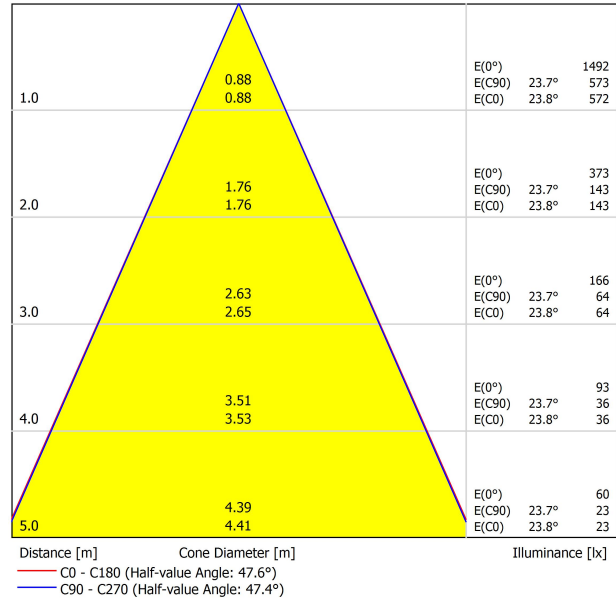

LIGHTING FIXTURE | PHOTOMETRIC DATA

| | |
|---------------------|-----|
| Lighting efficiency | 86% |
| Light beam angle | 48° |

LIGHTING FIXTURE | ELECTRICAL DATA

| | |
|-----------------------------|---------------------------------------|
| Driver | Included |
| Power values of the system | 11,73 W |
| Frequency | 50/60 Hz |
| Dimming | Phase Cut - Other DIM, please consult |
| Electrical insulation class | □ |

OTHER DATA

| | |
|----------------------|---|
| Sealing | IP20 |
| Wireless control | Please Consult |
| Recess measurements | Ø50 mm |
| Swivel angle | 90° |
| Rotation angle | 350° |
| Weight | 333 g |
| Packaged weight | 425 g |
| Packaging dimensions | 194 x 182 x 704 mm |
| Units per package | 1 |
| Materials | Aluminium / Acrylonitrile Butadiene Styrene / Polycarbonate |

POLAR DIAGRAM

CONICAL DIAGRAM

| Vivid Model Colour Temperature | 2700K | 3000K | 3500K | 4000K | Light Pink |
|-----------------------------------|-------|-------|-------|-------|------------|
| 📖 Reading | | | • | • | |
| 🥬 Fruits & Vegetables | | • | • | | |
| 🍩 Bakery | • | | | | |
| 👤 Retail | | • | • | | |
| 💄 Cosmetics | | | • | • | |
| 🥩 Meat | | | | | • |
| 🐟 Fish | | | | • | |
| 🐠 Seafood | | | | • | • |