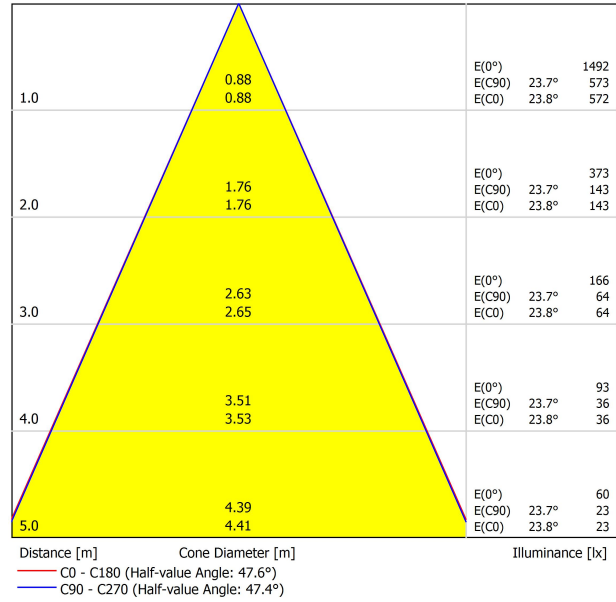

LIGHTING FIXTURE | PHOTOMETRIC DATA

Lighting efficiency	86%
Light beam angle	48°

LIGHTING FIXTURE | ELECTRICAL DATA

Driver	Included
Power values of the system	11,73 W
Frequency	50/60 Hz
Dimming	Phase Cut - Other DIM, please consult
Electrical insulation class	□

OTHER DATA

Sealing	IP20
Wireless control	Please Consult
Recess measurements	Ø50 mm
Swivel angle	90°
Rotation angle	350°
Weight	333 g
Packaged weight	425 g
Packaging dimensions	194 x 182 x 704 mm
Units per package	1
Materials	Aluminium / Acrylonitrile Butadiene Styrene / Polycarbonate

POLAR DIAGRAM

CONICAL DIAGRAM

Vivid Model Colour Temperature	2700K	3000K	3500K	4000K	Light Pink
📖 Reading			•	•	
🥬 Fruits & Vegetables		•	•		
🍞 Bakery	•				
👤 Retail		•	•		
💄 Cosmetics			•	•	
🥩 Meat					•
🐟 Fish				•	
🐠 Seafood				•	•