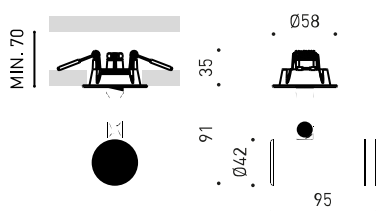

DIMENSIONS

ACCESSORIES

AWARDS

reddot winner 2024
lighting design

PRODUCT

Name	COCO RECESSED FLOOD DIM PH.CUT 4000K WT
Reference	A5300532WT
Color	Textured white
RAL	9016
Category	CEILING RECESSED

LIGHT SOURCE

Type	LED
Gross luminous flux	1340 lm
Colour temperature	4000 K - Other K, please consult
Chromatic stability	MacAdam Step 2
Colour Rendering Index	CRI > 90
Power	8,7 W
Current	500 mA
Efficacy	154 lm/W
LED lifespan	L80B10 > 66.000h

LIGHTING FIXTURE | PHOTOMETRIC DATA

Lighting efficiency	86%
Light beam angle	48°

LIGHTING FIXTURE | ELECTRICAL DATA

Driver	Included
Power values of the system	11,73 W
Frequency	50/60 Hz
Dimming	Phase Cut - Other DIM, please consult
Electrical insulation class	□

OTHER DATA

Sealing	IP20
Wireless control	Please Consult
Recess measurements	Ø50 mm
Swivel angle	90°
Rotation angle	350°
Weight	333 g
Packaged weight	425 g
Packaging dimensions	194 x 182 x 704 mm
Units per package	1
Materials	Aluminium / Acrylonitrile Butadiene Styrene / Polycarbonate

A lightweight and powerful solution. Coco is a spotlight with a qualitative and uniform light distribution and provides great freedom of light emissions with four opening angles - flood, medium, spot and superspot - a 360° rotation and a 90° tilt. With an exceptional lm/W ratio, it can be fitted with various accessories: anti-glare honeycomb and anti-glare screen, which reduce glare to facilitate visual comfort, and the linear filter, which sets a linear light distribution. Coco invites one to interact with the light through a version with integrated dimmer, enabling one to adjust the desired intensity in each luminaire. Its tunable white version replicates the effects of natural light by regulating the intensity and colour temperature.