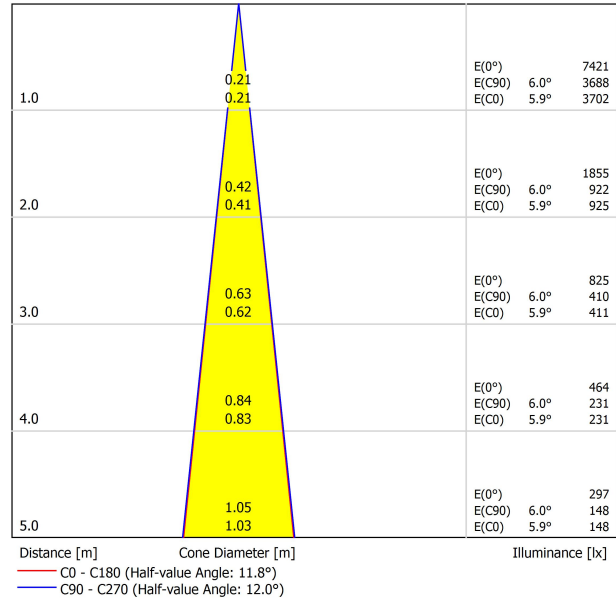

LIGHTING FIXTURE | PHOTOMETRIC DATA

Lighting efficiency	66%
Light beam angle	12°

LIGHTING FIXTURE | ELECTRICAL DATA

Driver	Included
Power values of the system	7,79 W
Frequency	50/60 Hz
Dimming	ON BOARD - Other DIM, please consult
Electrical insulation class	□

OTHER DATA

Sealing	IP20
Wireless control	Please Consult
Recess measurements	Ø50 mm
Swivel angle	90°
Rotation angle	350°
Weight	410 g
Packaged weight	502 g
Packaging dimensions	194 x 182 x 704 mm
Units per package	1
Materials	Aluminium / Acrylonitrile Butadiene Styrene / Polycarbonate

POLAR DIAGRAM

CONICAL DIAGRAM

Vivid Model Colour Temperature	2700K	3000K	3500K	4000K	Light Pink
📖 Reading			•	•	
🥬 Fruits & Vegetables		•	•		
🍞 Bakery	•				
👤 Retail		•	•		
💄 Cosmetics			•	•	
🥩 Meat					•
🐟 Fish				•	
🐠 Seafood				•	•