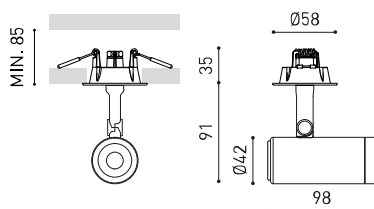

DIMENSIONS

ACCESSORIES

AWARDS

reddot winner 2024
lighting design

PRODUCT

Name	COCO RECESSED SUPER SPOT DIM ON BOARD 2700K NT
Reference	A5300700NT
Color	Textured black
RAL	9005
Category	CEILING RECESSED

LIGHT SOURCE

Type	LED
Gross luminous flux	750 lm
Colour temperature	2700 K - Other K, please consult
Chromatic stability	MacAdam Step 2
Colour Rendering Index	CRI > 90
Power	6 W
Current	500 mA
Efficacy	125 lm/W
LED lifespan	L80B10 > 55.000h

LIGHTING FIXTURE | PHOTOMETRIC DATA

Lighting efficiency	66%
Light beam angle	12°

LIGHTING FIXTURE | ELECTRICAL DATA

Driver	Included
Power values of the system	7,79 W
Frequency	50/60 Hz
Dimming	ON BOARD - Other DIM, please consult
Electrical insulation class	□

OTHER DATA

Sealing	IP20
Wireless control	Please Consult
Recess measurements	Ø50 mm
Swivel angle	90°
Rotation angle	350°
Weight	410 g
Packaged weight	502 g
Packaging dimensions	194 x 182 x 704 mm
Units per package	1
Materials	Aluminium / Acrylonitrile Butadiene Styrene / Polycarbonate

A lightweight and powerful solution. Coco is a spotlight with a qualitative and uniform light distribution and provides great freedom of light emissions with four opening angles - flood, medium, spot and superspot - a 360° rotation and a 90° tilt. With an exceptional lm/W ratio, it can be fitted with various accessories: anti-glare honeycomb and anti-glare screen, which reduce glare to facilitate visual comfort, and the linear filter, which sets a linear light distribution. Coco invites one to interact with the light through a version with integrated dimmer, enabling one to adjust the desired intensity in each luminaire. Its tunable white version replicates the effects of natural light by regulating the intensity and colour temperature.