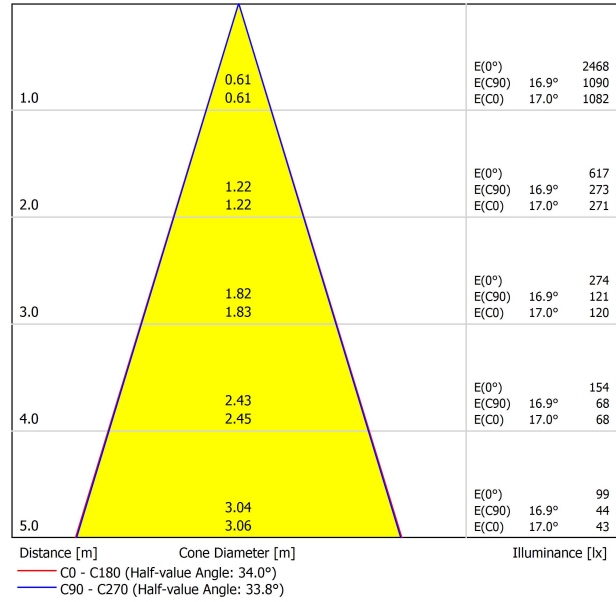

LIGHTING FIXTURE | PHOTOMETRIC DATA

Lighting efficiency	89%
Light beam angle	34°

LIGHTING FIXTURE | ELECTRICAL DATA

Driver	Included
Power values of the system	11,30 W
Frequency	50/60 Hz
Dimming	ON BOARD - Other DIM, please consult
Electrical insulation class	□

OTHER DATA

Sealing	IP20
Wireless control	Please Consult
Recess measurements	Ø50 mm
Swivel angle	90°
Rotation angle	350°
Weight	410 g
Packaged weight	502 g
Packaging dimensions	194 x 182 x 704 mm
Units per package	1
Materials	Aluminium / Acrylonitrile Butadiene Styrene / Polycarbonate

POLAR DIAGRAM

CONICAL DIAGRAM

Vivid Model Colour Temperature	2700K	3000K	3500K	4000K	Light Pink
📖 Reading			•	•	
🥬 Fruits & Vegetables		•	•		
🍞 Bakery	•				
👤 Retail		•	•		
💄 Cosmetics			•	•	
🥩 Meat					•
🐟 Fish				•	
🐠 Seafood				•	•