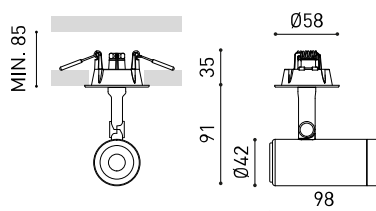

DIMENSIONS

ACCESSORIES

AWARDS

reddot winner 2024
lighting design

PRODUCT

Name	COCO RECESSED MEDIUM DIM ON BOARD 2700K NT
Reference	A5300720NT
Color	Textured black
RAL	9005
Category	CEILING RECESSED

LIGHT SOURCE

Type	LED
Gross luminous flux	1200 lm
Colour temperature	2700 K - Other K, please consult
Chromatic stability	MacAdam Step 2
Colour Rendering Index	CRI > 90
Power	8,7 W
Current	500 mA
Efficacy	138 lm/W
LED lifespan	L80B10 > 66.000h

LIGHTING FIXTURE | PHOTOMETRIC DATA

Lighting efficiency	89%
Light beam angle	34°

LIGHTING FIXTURE | ELECTRICAL DATA

Driver	Included
Power values of the system	11,30 W
Frequency	50/60 Hz
Dimming	ON BOARD - Other DIM, please consult
Electrical insulation class	□

OTHER DATA

Sealing	IP20
Wireless control	Please Consult
Recess measurements	Ø50 mm
Swivel angle	90°
Rotation angle	350°
Weight	410 g
Packaged weight	502 g
Packaging dimensions	194 x 182 x 704 mm
Units per package	1
Materials	Aluminium / Acrylonitrile Butadiene Styrene / Polycarbonate

A lightweight and powerful solution. Coco is a spotlight with a qualitative and uniform light distribution and provides great freedom of light emissions with four opening angles - flood, medium, spot and superspot - a 360° rotation and a 90° tilt. With an exceptional lm/W ratio, it can be fitted with various accessories: anti-glare honeycomb and anti-glare screen, which reduce glare to facilitate visual comfort, and the linear filter, which sets a linear light distribution. Coco invites one to interact with the light through a version with integrated dimmer, enabling one to adjust the desired intensity in each luminaire. Its tunable white version replicates the effects of natural light by regulating the intensity and colour temperature.