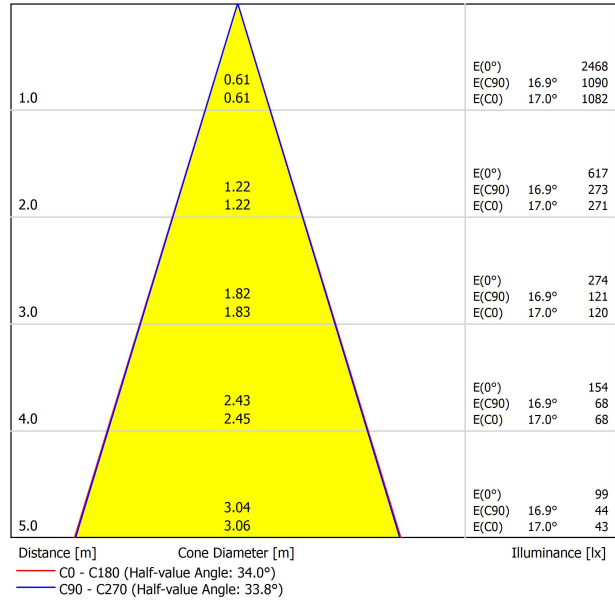

LIGHTING FIXTURE | PHOTOMETRIC DATA

Lighting efficiency	89%
Light beam angle	34°

LIGHTING FIXTURE | ELECTRICAL DATA

Driver	Included
Power values of the system	11,30 W
Frequency	50/60 Hz
Dimming	ON BOARD - Other DIM, please consult
Electrical insulation class	□

OTHER DATA

Sealing	IP20
Wireless control	Please Consult
Recess measurements	Ø50 mm
Swivel angle	90°
Rotation angle	350°
Weight	410 g
Packaged weight	502 g
Packaging dimensions	194 x 182 x 704 mm
Units per package	1
Materials	Aluminium / Acrylonitrile Butadiene Styrene / Polycarbonate

POLAR DIAGRAM

CONICAL DIAGRAM

Vivid Model Colour Temperature	2700K	3000K	3500K	4000K	Light Pink
📖 Reading			•	•	
🥕 Fruits & Vegetables		•	•		
🍞 Bakery	•				
👤 Retail		•	•		
💄 Cosmetics			•	•	
🥩 Meat					•
🐟 Fish				•	
🐠 Seafood				•	•