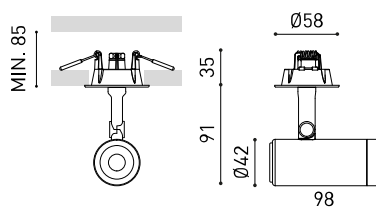

DIMENSIONS

ACCESSORIES

AWARDS

reddot winner 2024
lighting design

PRODUCT

Name	COCO RECESSED MEDIUM DIM ON BOARD 2700K WT
Reference	A5300720WT
Color	Textured white
RAL	9016
Category	CEILING RECESSED

LIGHT SOURCE

Type	LED
Gross luminous flux	1200 lm
Colour temperature	2700 K - Other K, please consult
Chromatic stability	MacAdam Step 2
Colour Rendering Index	CRI > 90
Power	8,7 W
Current	500 mA
Efficacy	138 lm/W
LED lifespan	L80B10 > 66.000h

LIGHTING FIXTURE | PHOTOMETRIC DATA

Lighting efficiency	89%
Light beam angle	34°

LIGHTING FIXTURE | ELECTRICAL DATA

Driver	Included
Power values of the system	11,30 W
Frequency	50/60 Hz
Dimming	ON BOARD - Other DIM, please consult
Electrical insulation class	□

OTHER DATA

Sealing	IP20
Wireless control	Please Consult
Recess measurements	Ø50 mm
Swivel angle	90°
Rotation angle	350°
Weight	410 g
Packaged weight	502 g
Packaging dimensions	194 x 182 x 704 mm
Units per package	1
Materials	Aluminium / Acrylonitrile Butadiene Styrene / Polycarbonate

A lightweight and powerful solution. Coco is a spotlight with a qualitative and uniform light distribution and provides great freedom of light emissions with four opening angles - flood, medium, spot and superspot - a 360° rotation and a 90° tilt. With an exceptional lm/W ratio, it can be fitted with various accessories: anti-glare honeycomb and anti-glare screen, which reduce glare to facilitate visual comfort, and the linear filter, which sets a linear light distribution. Coco invites one to interact with the light through a version with integrated dimmer, enabling one to adjust the desired intensity in each luminaire. Its tunable white version replicates the effects of natural light by regulating the intensity and colour temperature.