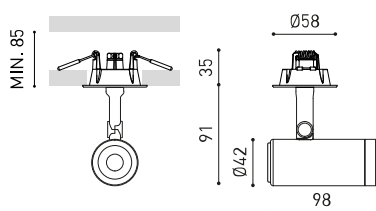

DIMENSIONS

ACCESSORIES

AWARDS

reddot winner 2024
lighting design

PRODUCT

Name	COCO RECESSED MEDIUM DIM ON BOARD 4000K NT
Reference	A5300722NT
Color	Textured black
RAL	9005
Category	CEILING RECESSED

LIGHT SOURCE

Type	LED
Gross luminous flux	1340 lm
Colour temperature	4000 K - Other K, please consult
Chromatic stability	MacAdam Step 2
Colour Rendering Index	CRI > 90
Power	8,7 W
Current	500 mA
Efficacy	154 lm/W
LED lifespan	L80B10 > 66.000h

LIGHTING FIXTURE | PHOTOMETRIC DATA

Lighting efficiency	89%
Light beam angle	34°

LIGHTING FIXTURE | ELECTRICAL DATA

Driver	Included
Power values of the system	11,30 W
Frequency	50/60 Hz
Dimming	ON BOARD - Other DIM, please consult
Electrical insulation class	□

OTHER DATA

Sealing	IP20
Wireless control	Please Consult
Recess measurements	Ø50 mm
Swivel angle	90°
Rotation angle	350°
Weight	410 g
Packaged weight	502 g
Packaging dimensions	194 x 182 x 704 mm
Units per package	1
Materials	Aluminium / Acrylonitrile Butadiene Styrene / Polycarbonate

A lightweight and powerful solution. Coco is a spotlight with a qualitative and uniform light distribution and provides great freedom of light emissions with four opening angles - flood, medium, spot and superspot - a 360° rotation and a 90° tilt. With an exceptional lm/W ratio, it can be fitted with various accessories: anti-glare honeycomb and anti-glare screen, which reduce glare to facilitate visual comfort, and the linear filter, which sets a linear light distribution. Coco invites one to interact with the light through a version with integrated dimmer, enabling one to adjust the desired intensity in each luminaire. Its tunable white version replicates the effects of natural light by regulating the intensity and colour temperature.