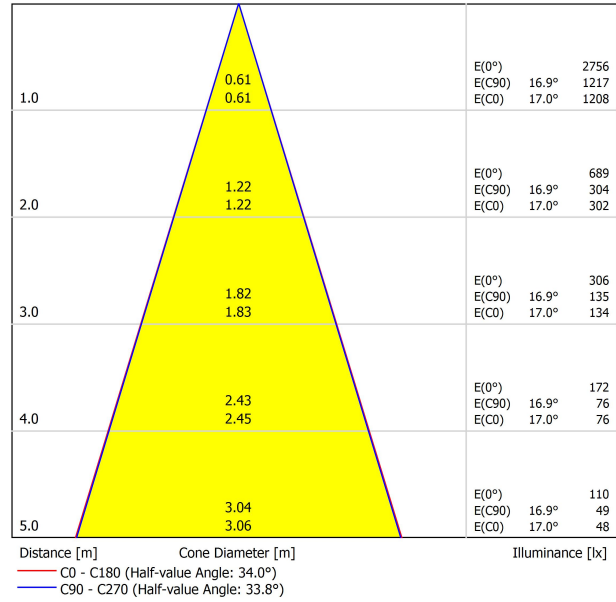

LIGHTING FIXTURE | PHOTOMETRIC DATA

Lighting efficiency	89%
Light beam angle	34°

LIGHTING FIXTURE | ELECTRICAL DATA

Driver	Included
Power values of the system	11,30 W
Frequency	50/60 Hz
Dimming	ON BOARD - Other DIM, please consult
Electrical insulation class	□

OTHER DATA

Sealing	IP20
Wireless control	Please Consult
Recess measurements	Ø50 mm
Swivel angle	90°
Rotation angle	350°
Weight	410 g
Packaged weight	502 g
Packaging dimensions	194 x 182 x 704 mm
Units per package	1
Materials	Aluminium / Acrylonitrile Butadiene Styrene / Polycarbonate

POLAR DIAGRAM

CONICAL DIAGRAM

Vivid Model Colour Temperature	2700K	3000K	3500K	4000K	Light Pink
📖 Reading			•	•	
🥬 Fruits & Vegetables		•	•		
🍞 Bakery	•				
👤 Retail		•	•		
💄 Cosmetics			•	•	
🥩 Meat					•
🐟 Fish				•	
🐠 Seafood				•	•